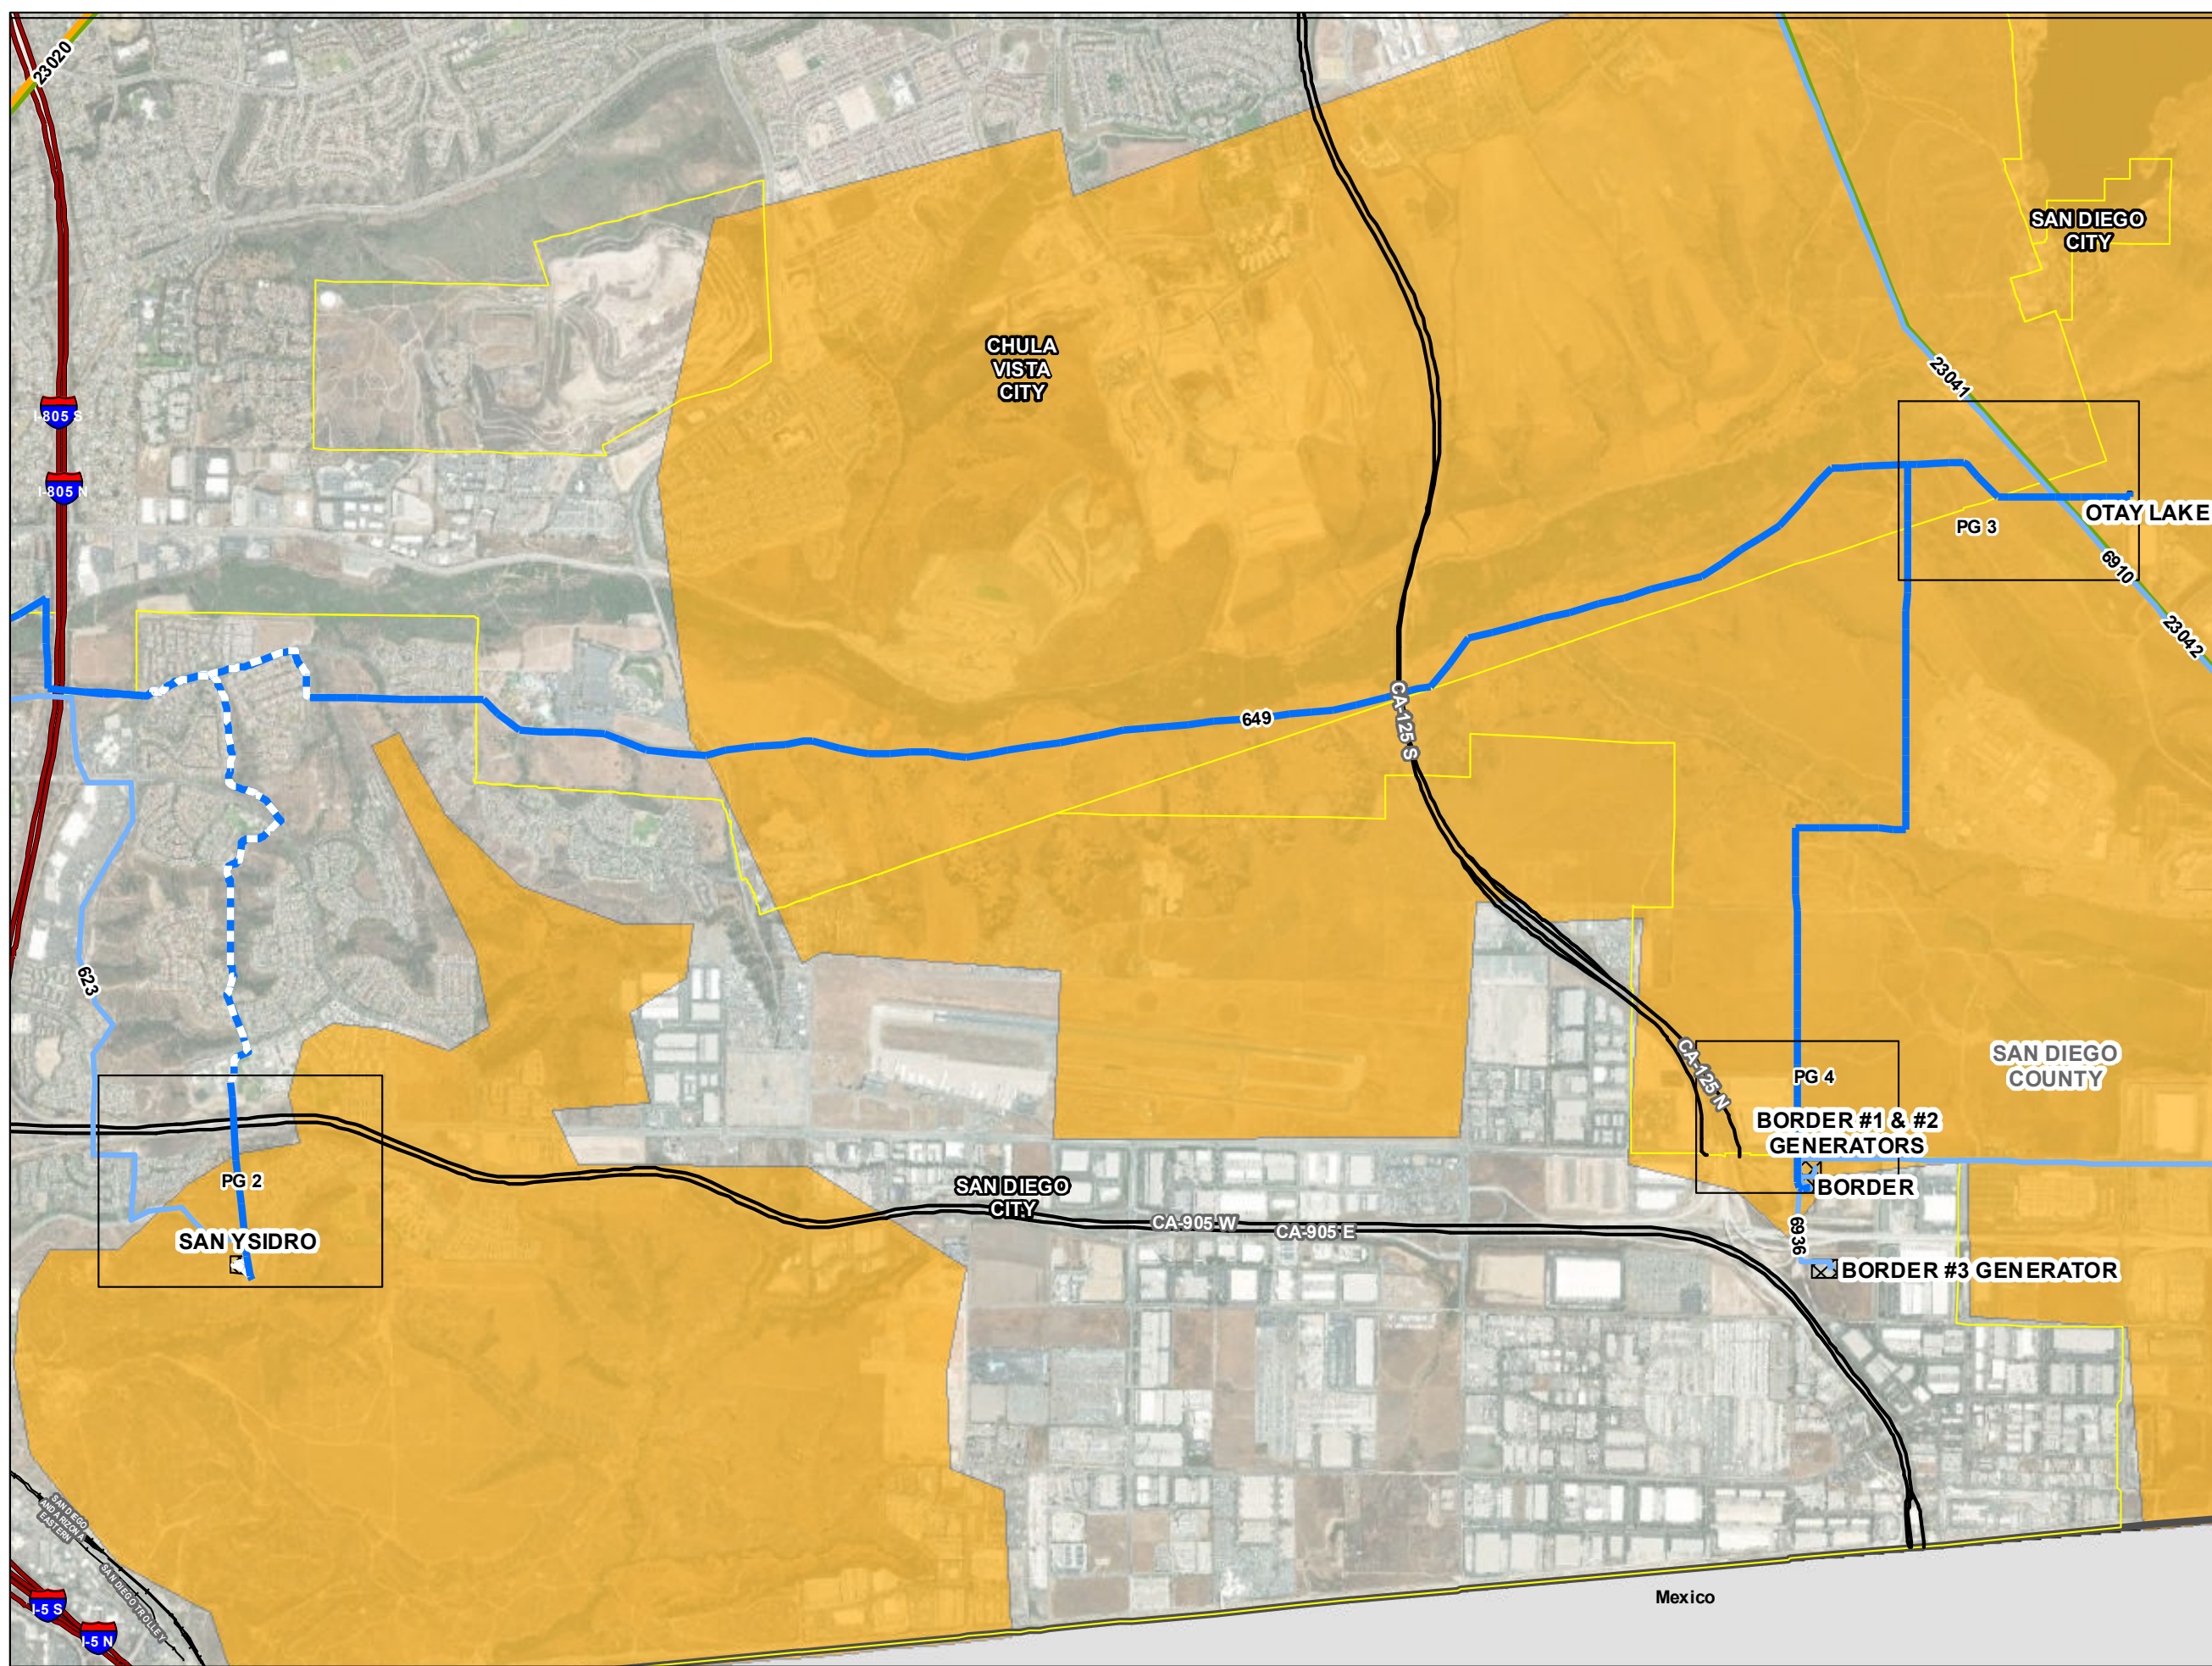

Legend

TL649

TL649

Other Tls

69 kV

138 kV

230 kV

Substation

HFTD

Tier-2

Municipal Boundary

SD County

Mexico

CONFIDENTIAL - PROPERTY OF SDG&E. FOR INTERNAL USE ONLY. UNAUTHORIZED DISSEMINATION PROHIBITED. THIS DOCUMENT SHALL BE TREATED AS CONFIDENTIAL PURSUANT TO Public Utilities Code Section 583, General Order 66-C, any applicable non-disclosure agreement, and/or the North American Electric Reliability Corporation's Rules of Procedure, Section 1500 et seq. and any other applicable federal and state laws and regulations. THIS MAP IS NOT SURVEY GRADE, and SDG&E makes no representations or warranties, expressed or implied, as to its accuracy, correctness, defensibility, completeness or any other standard or measure of quality or adequacy, or as to its fitness for use or intended use for any particular purpose. SDG&E disclaims all liability for your selection or use of this map or any consequences therefrom. "Certain technology used under license from AT&T Intellectual Property I, L.P. Copyright ©1998 – 2007 AT&T Intellectual Property I, L.P. All Rights Reserved." Created by: J.Gaines 10/31/2022 Version date: 10/31/2022 Requested by: 10/28/2022