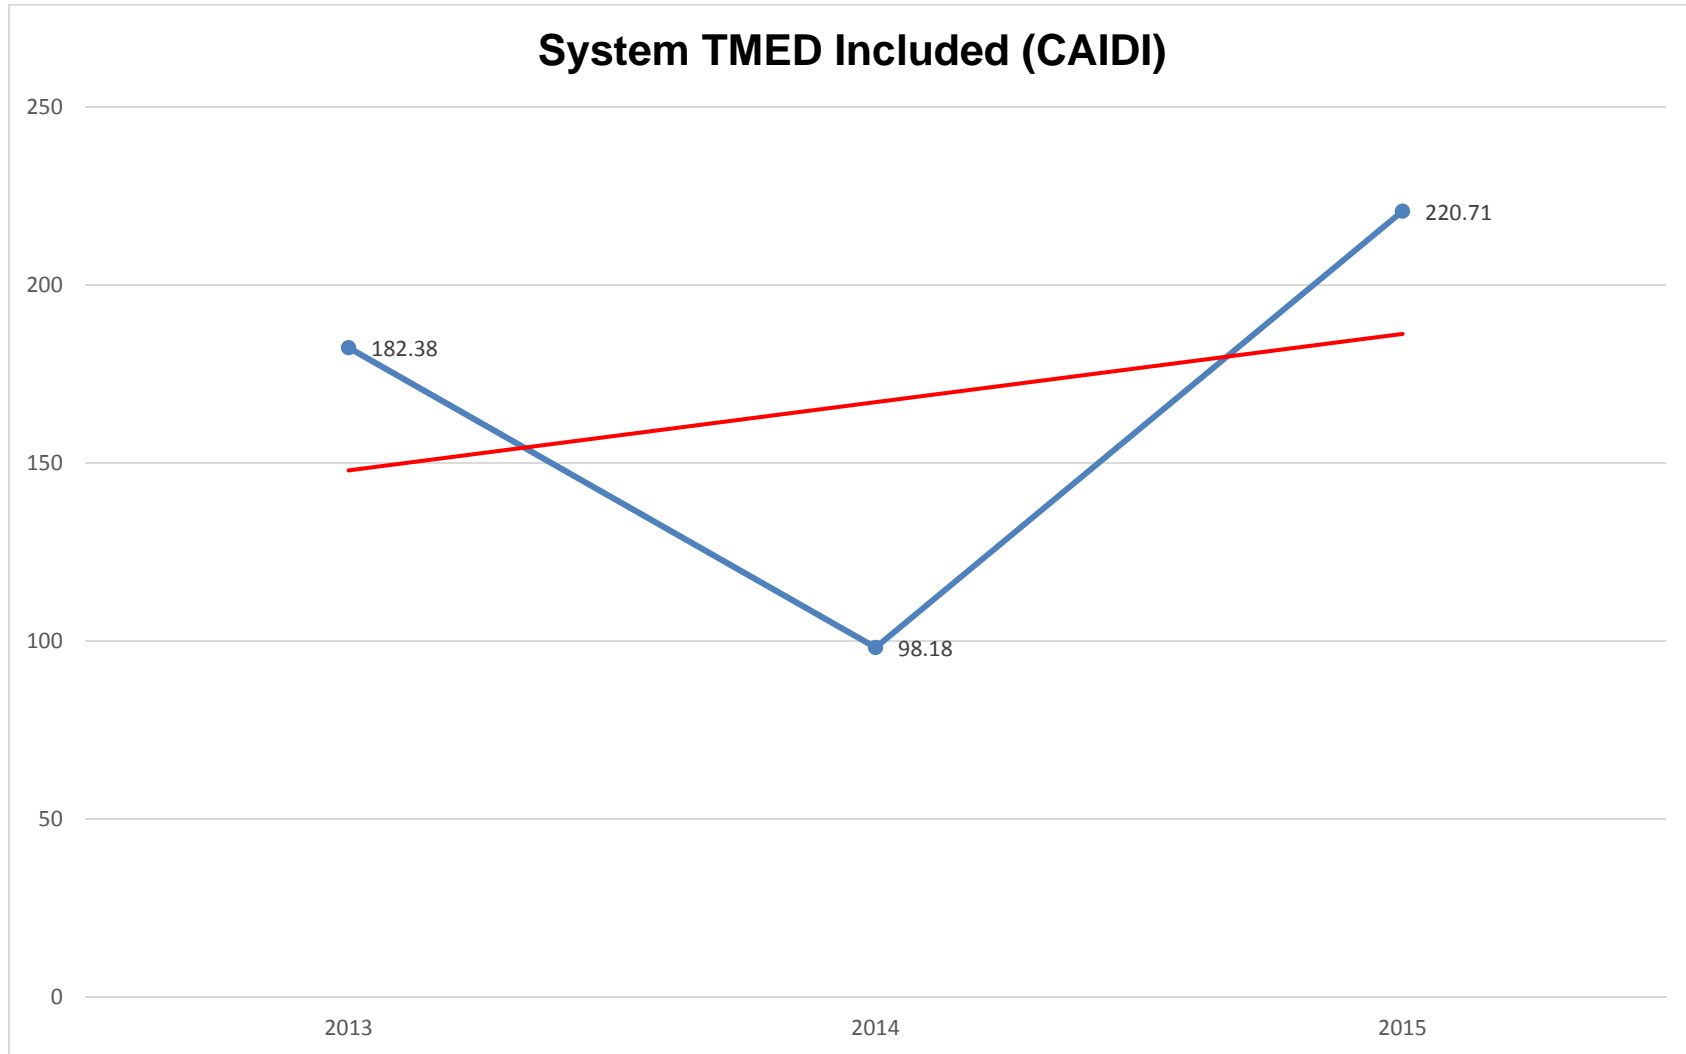

- a. Separate charts showing a line graph of SAIDI, SAIFI, MAIFI and CAIDI in the past 10 years with linear trend line.

Note: System index is adding the planned and unplanned outage data.