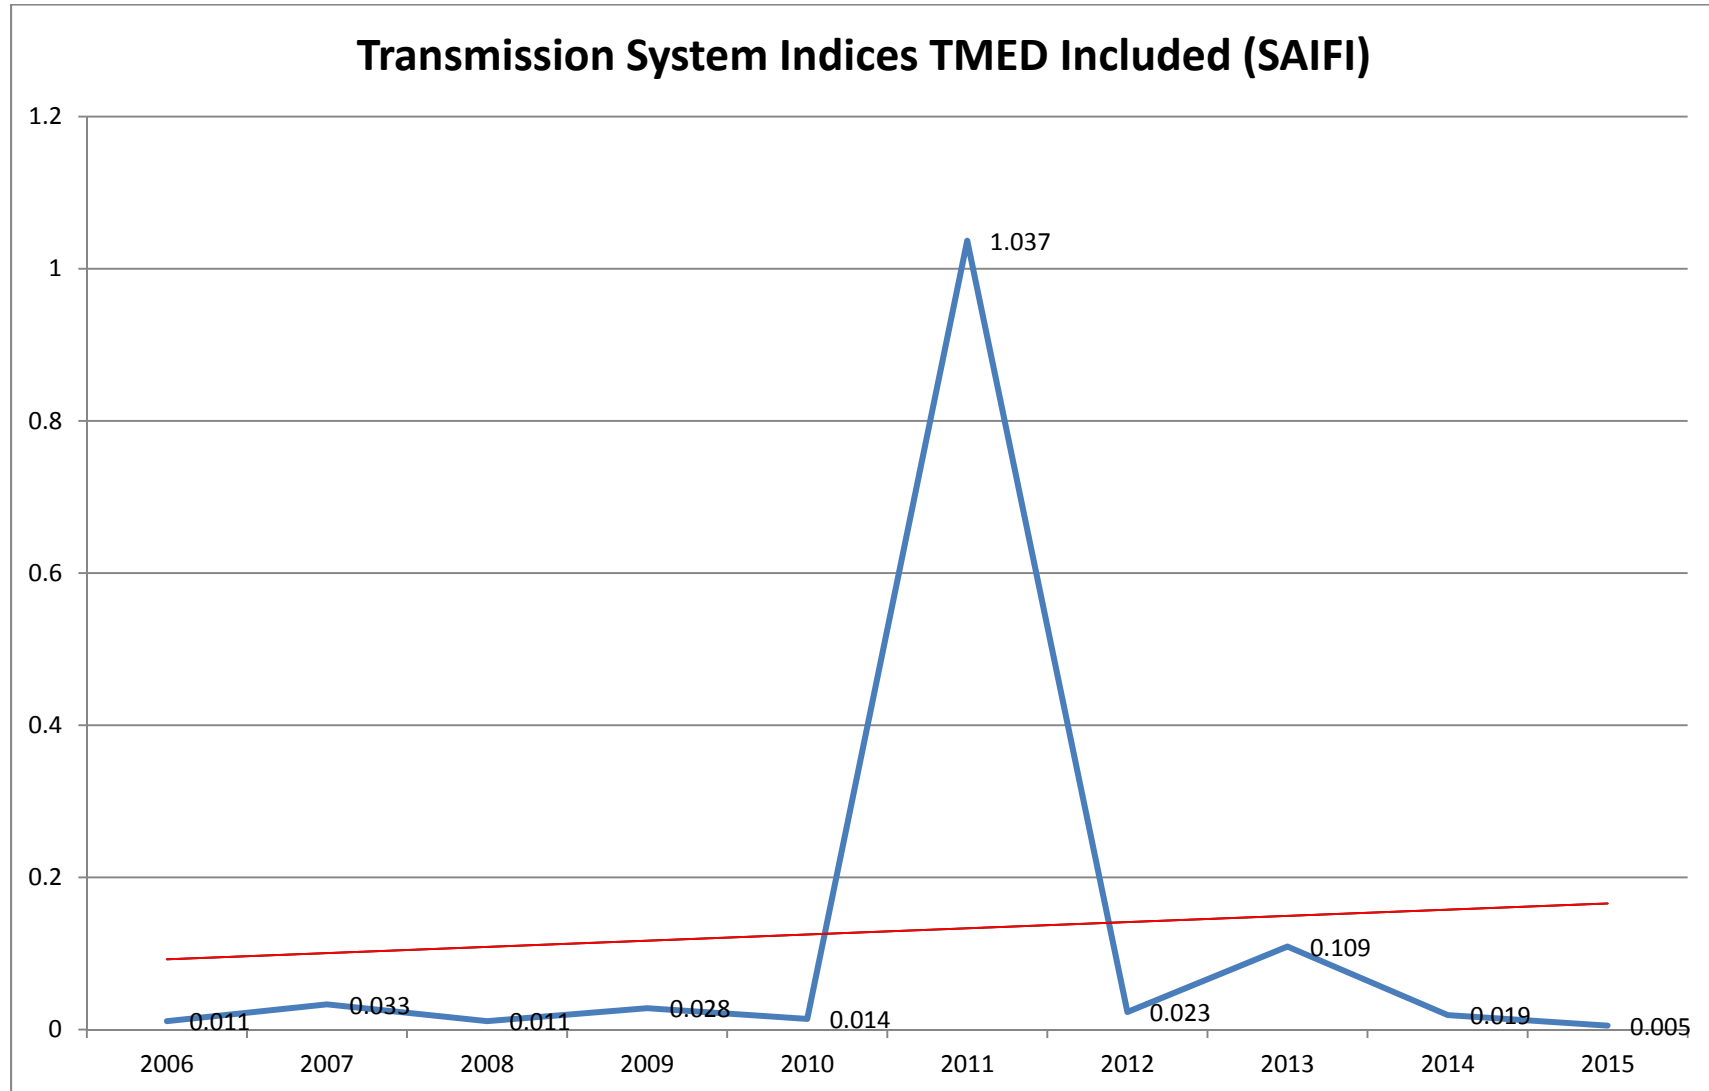

- b. Separate charts showing a line graph of transmission system SAIDI, SAIFI, MAIFI, and CAIDI for the past 10 years with linear trend line (TMED included and excluded).

Note: The peak in 2011 is due to the Pacific Southwest Electric Outage (PSEO).