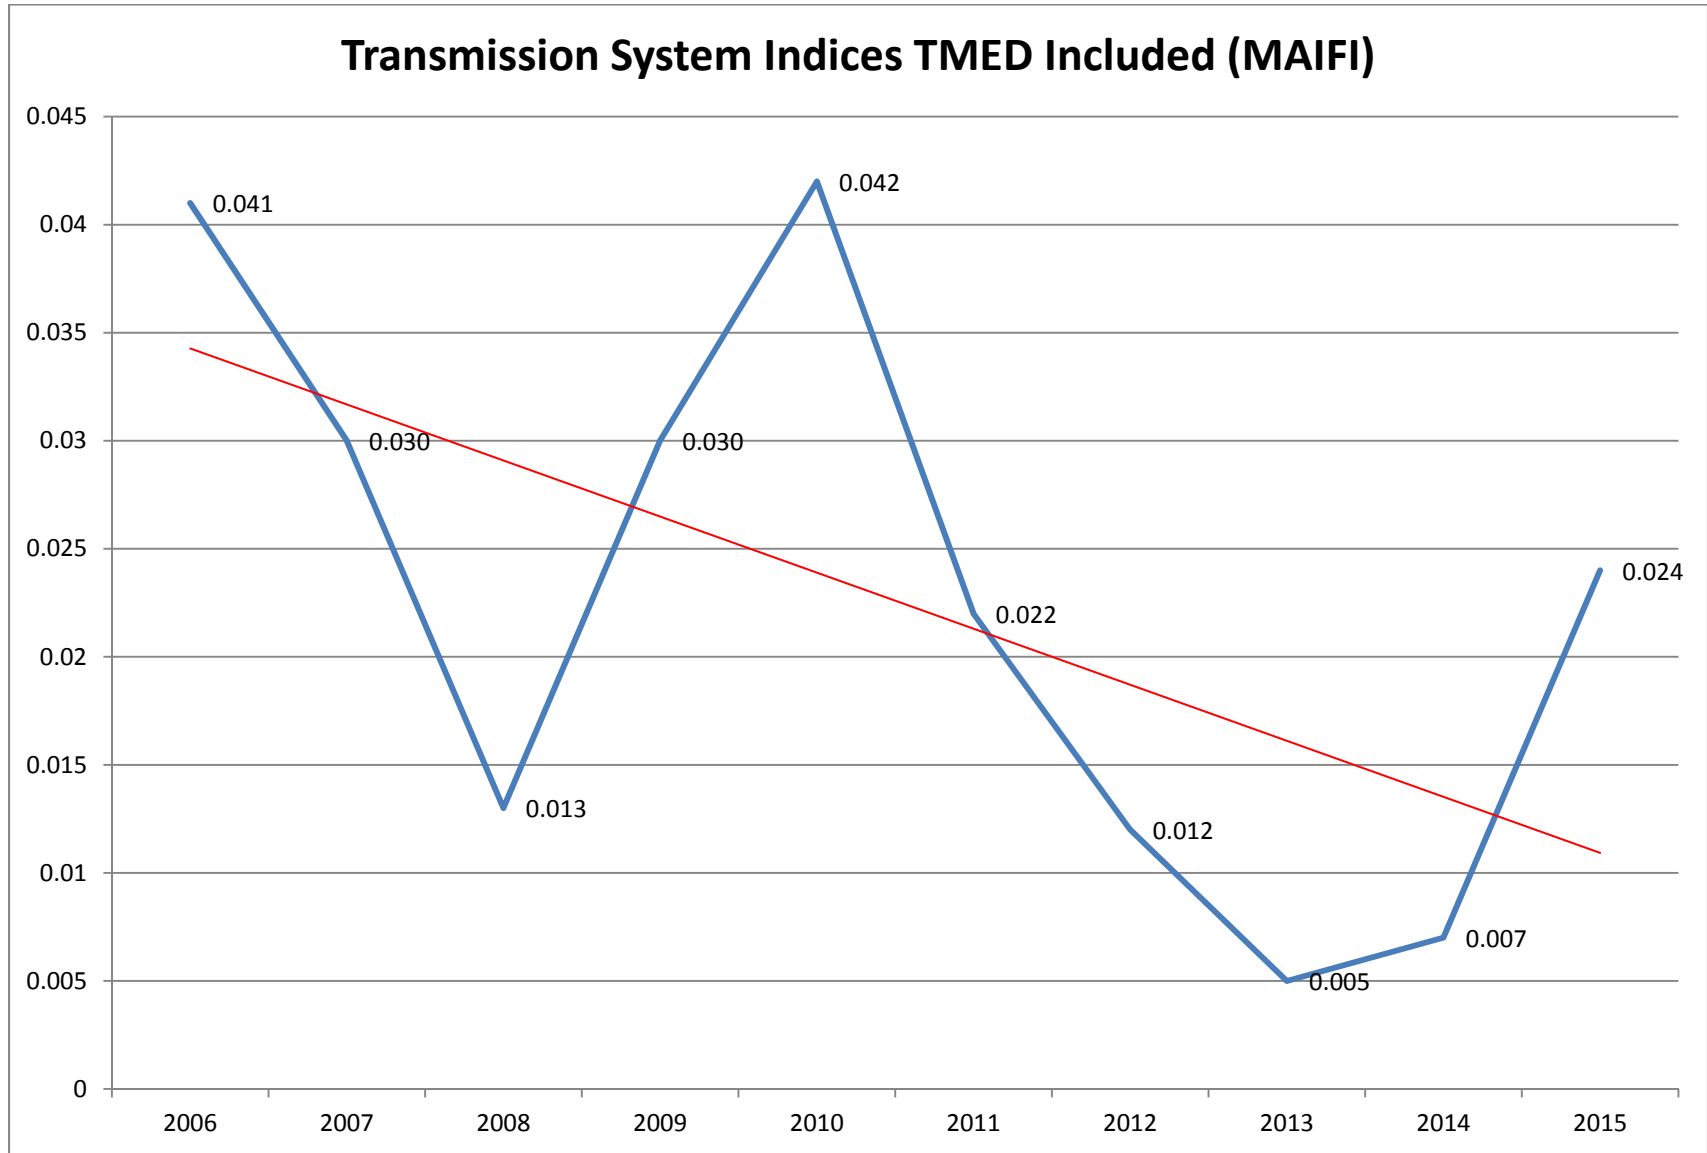

- b. Separate charts showing a line graph of transmission system SAIDI, SAIFI, MAIFI, and CAIDI for the past 10 years with linear trend line (TMED included and excluded).