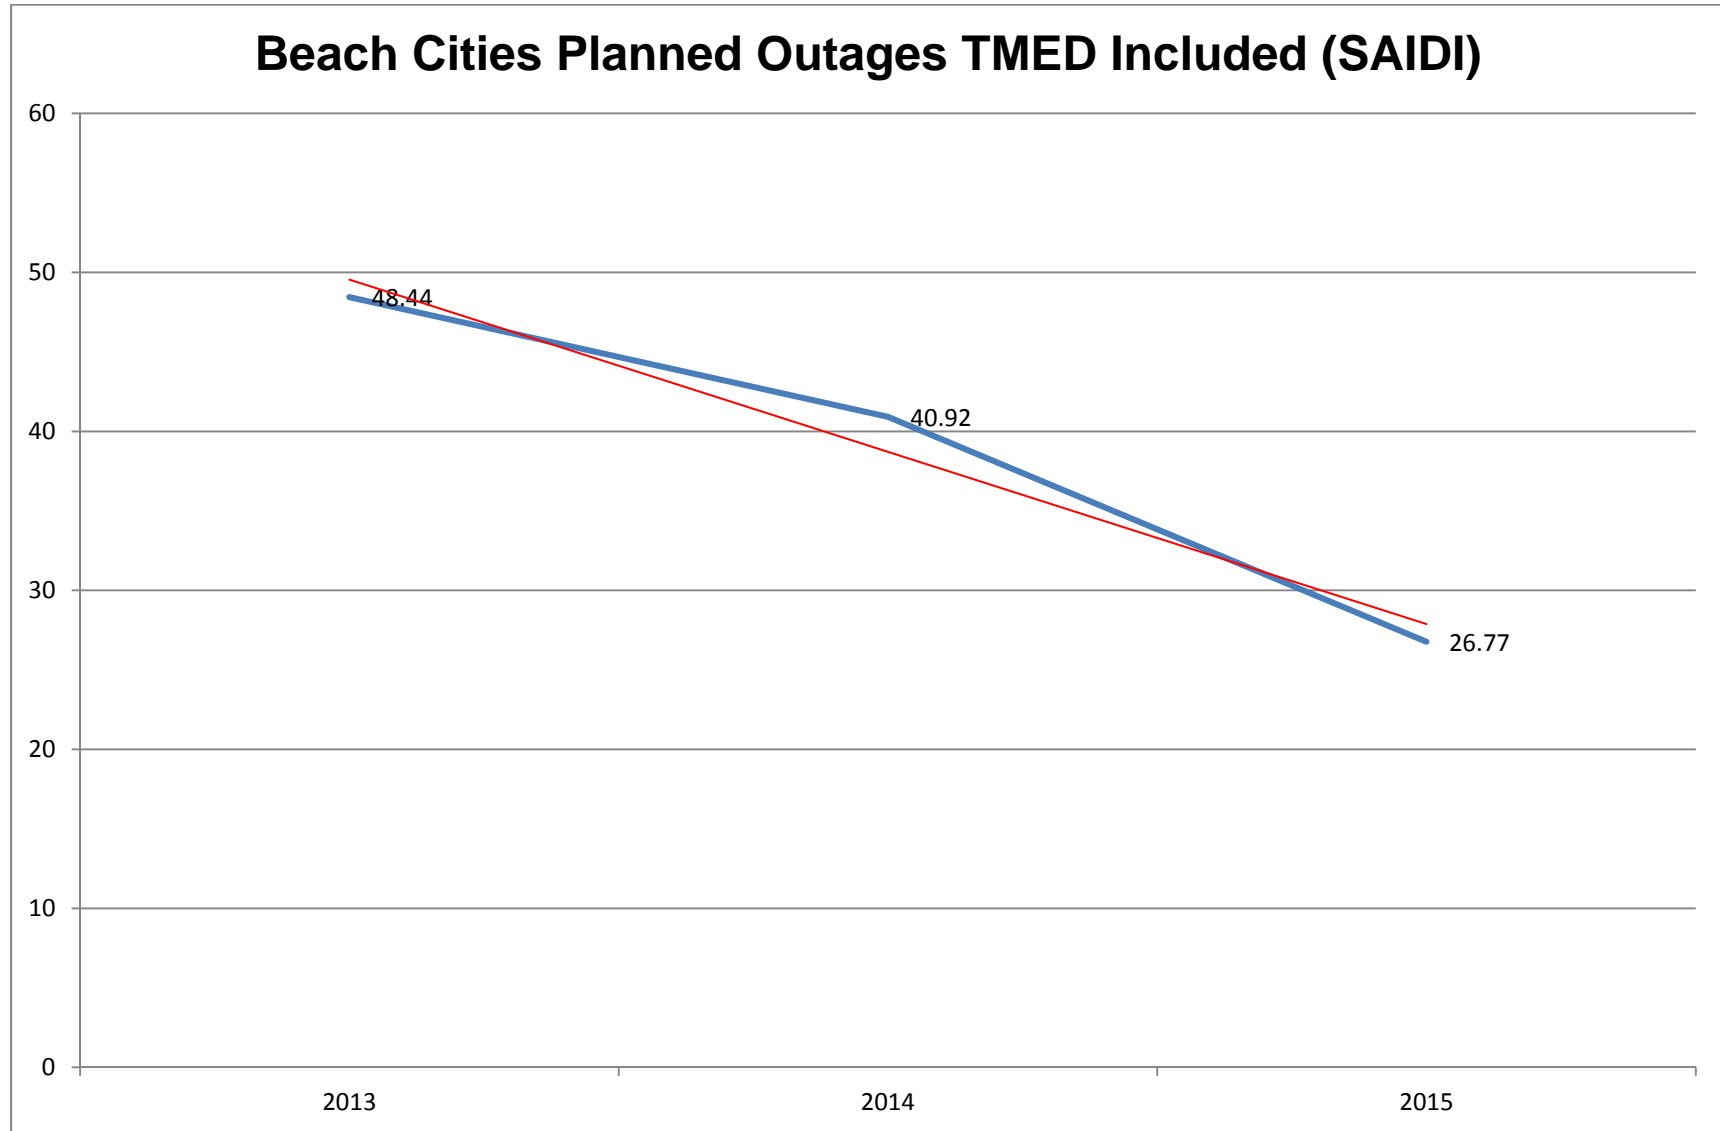

- a. Separate charts showing a line graph of SAIDI, SAIFI, MAIFI and CAIDI in the past 10 years with linear trend line.