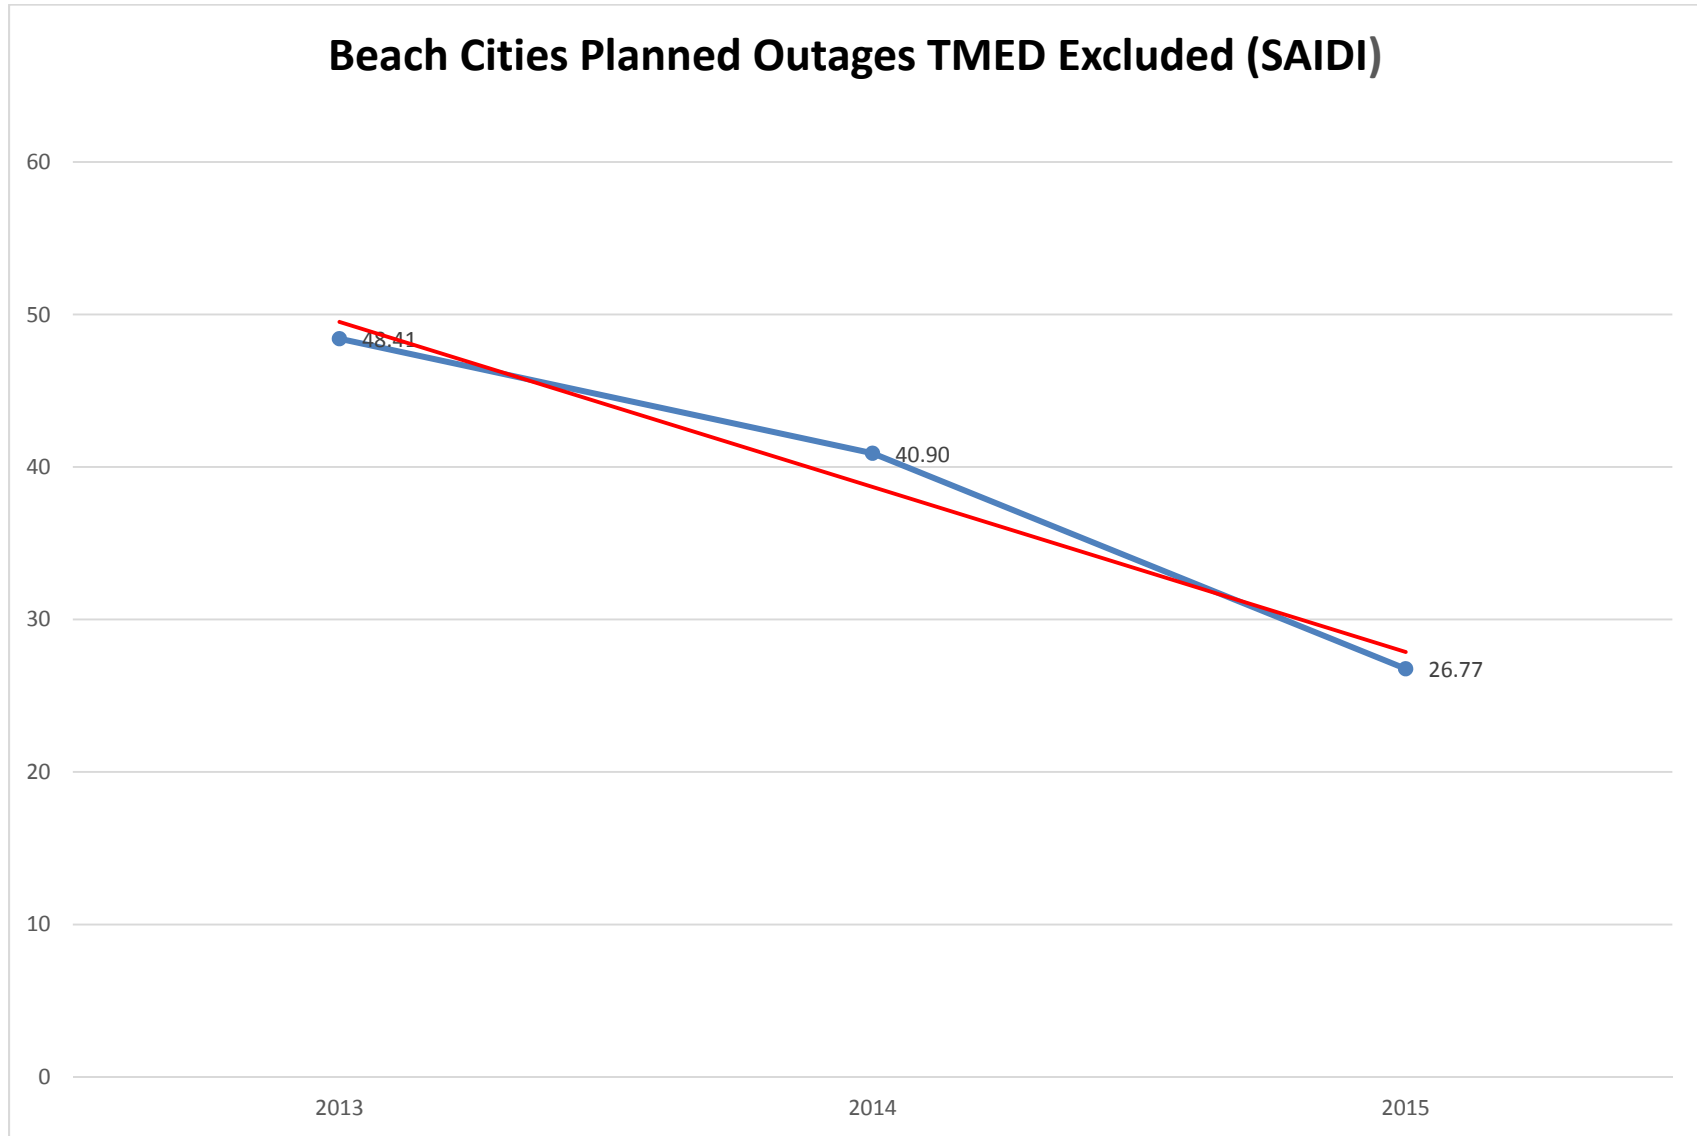

- a. Separate charts showing a line graph of SAIDI, SAIFI, MAIFI and CAIDI in the past 10 years with linear trend line.