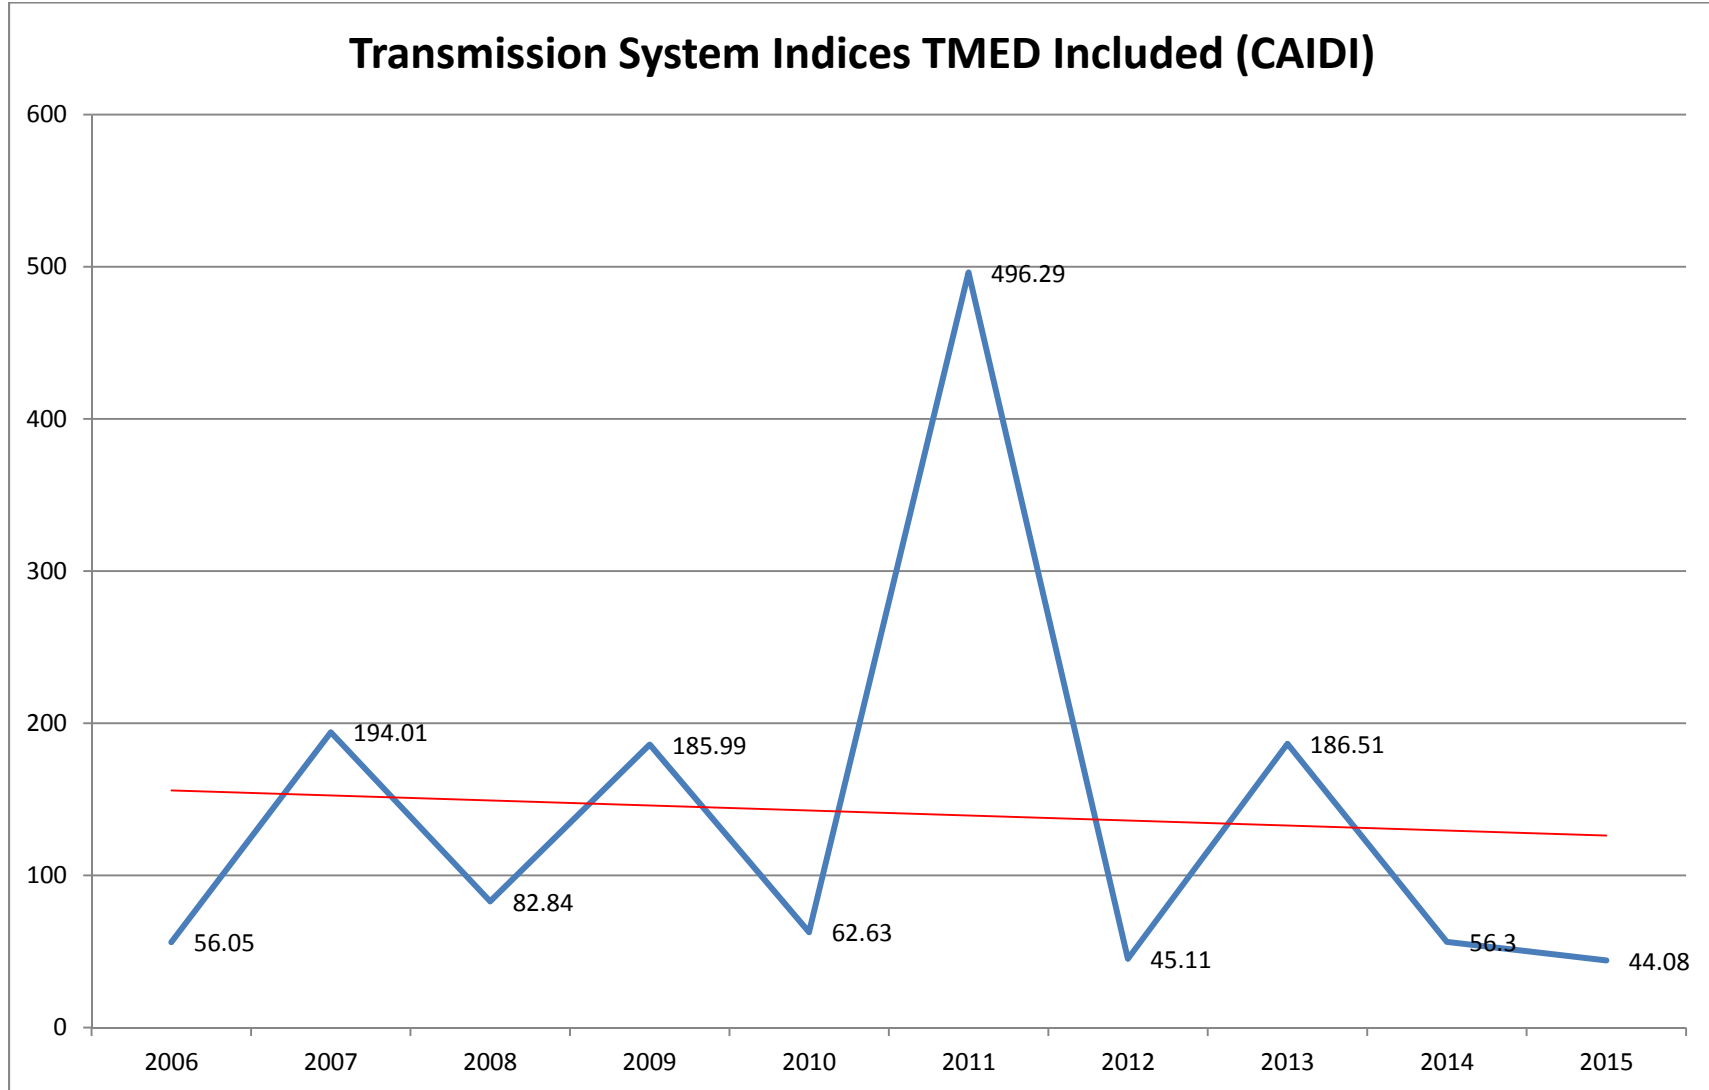

- b. Separate charts showing a line graph of transmission system SAIDI, SAIFI, MAIFI, and CAIDI for the past 10 years with linear trend line (TMED included and excluded).

Note: The peak in 2011 is due to the Pacific Southwest Electric Outage (PSEO).