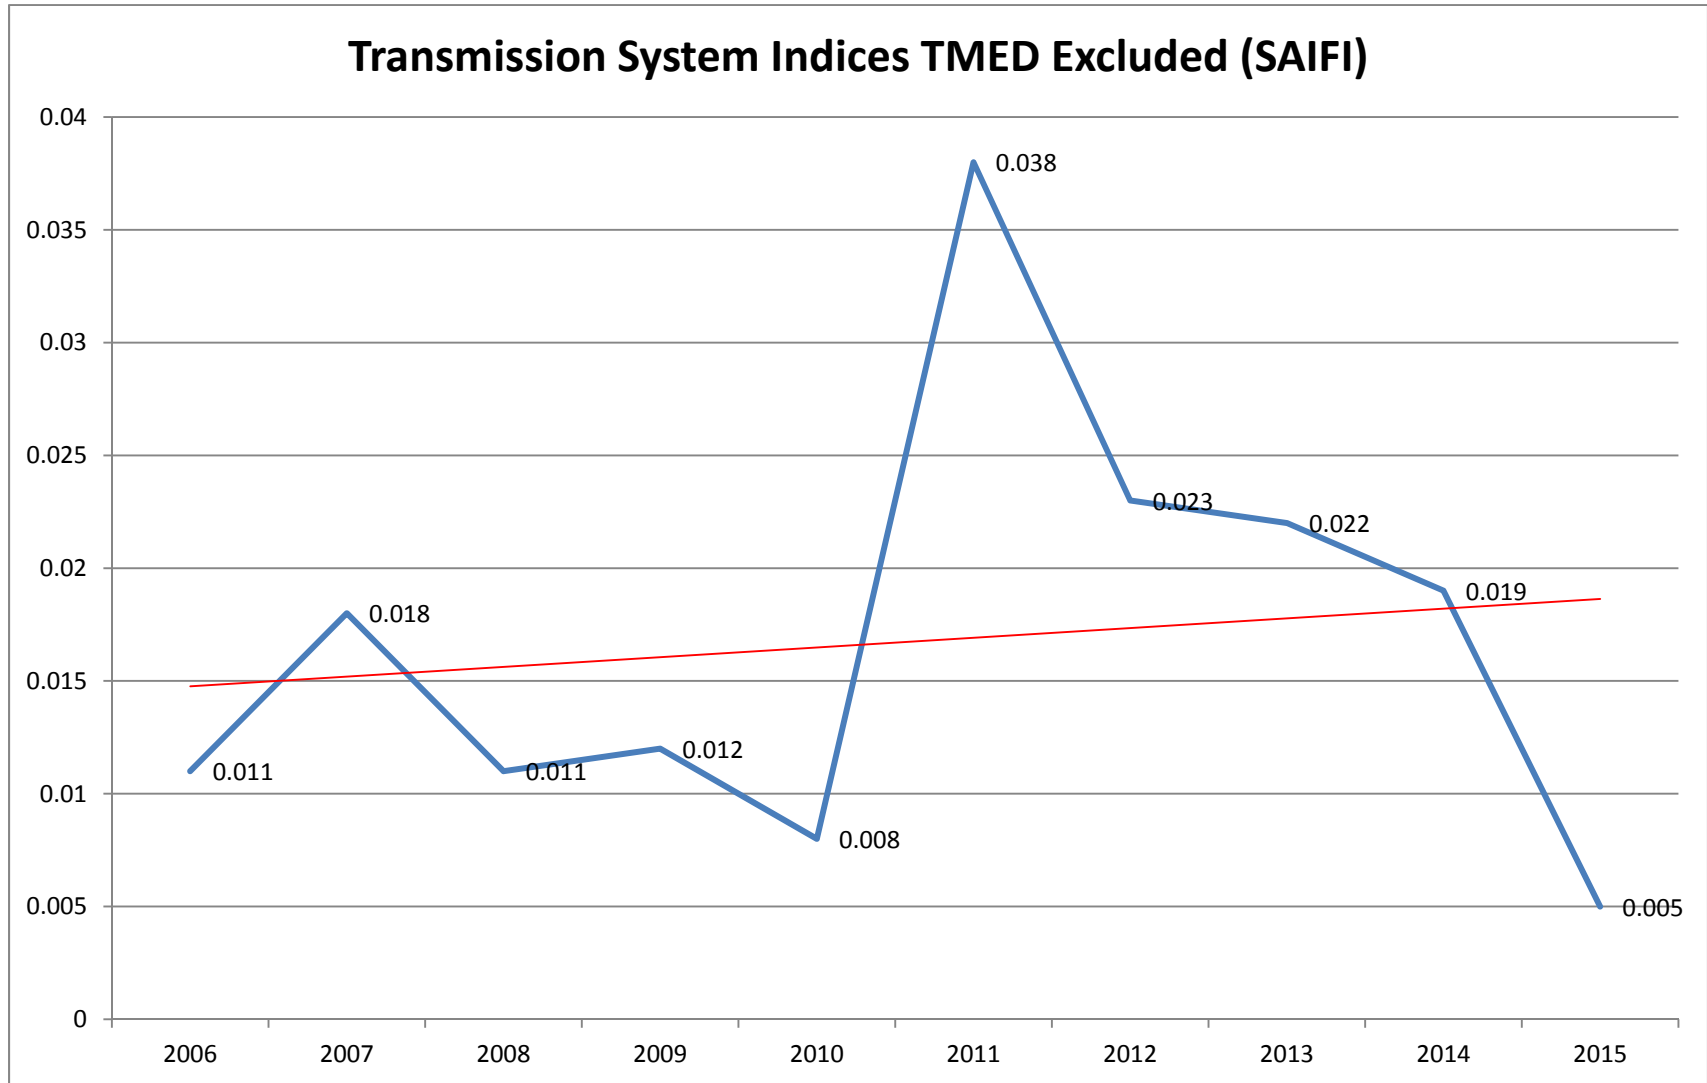

- b. Separate charts showing a line graph of transmission system SAIDI, SAIFI, MAIFI, and CAIDI for the past 10 years with linear trend line (TMED included and excluded).

Note: The peak in 2011 is due to the Pacific Southwest Electric Outage (PSEO).