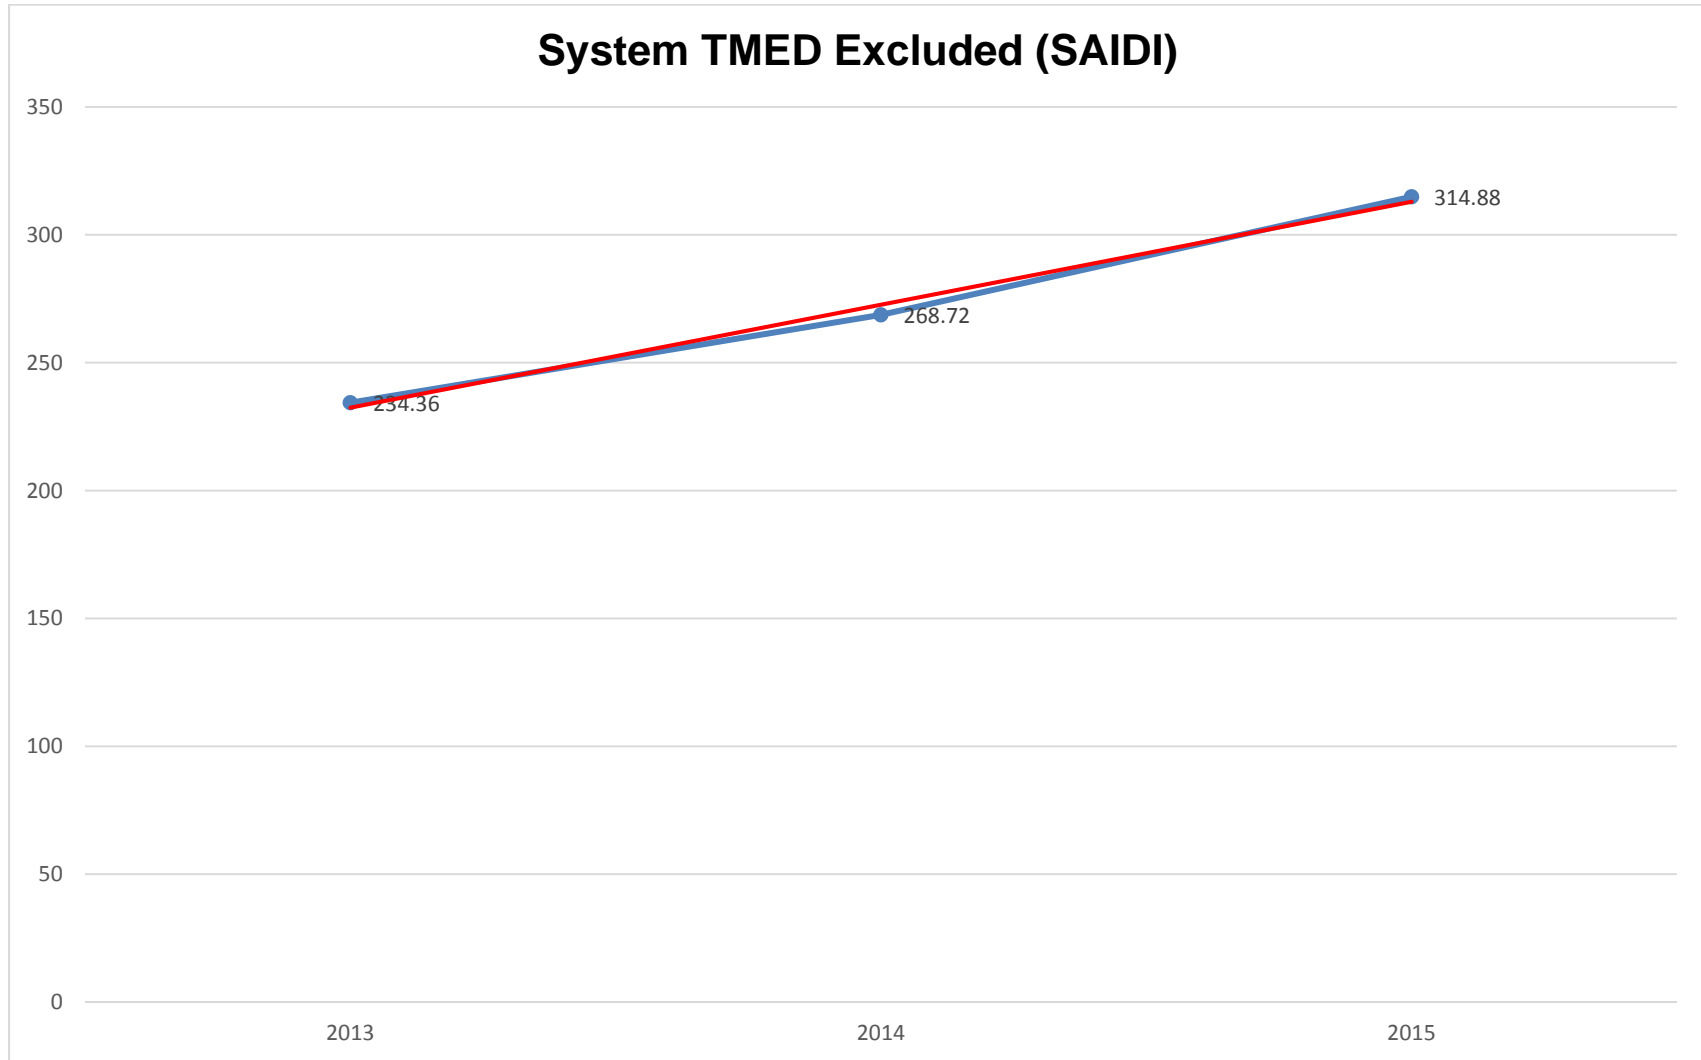

- a. Separate charts showing a line graph of SAIDI, SAIFI, MAIFI and CAIDI in the past 10 years with linear trend line.

Note: System index is adding the planned and unplanned outage data.