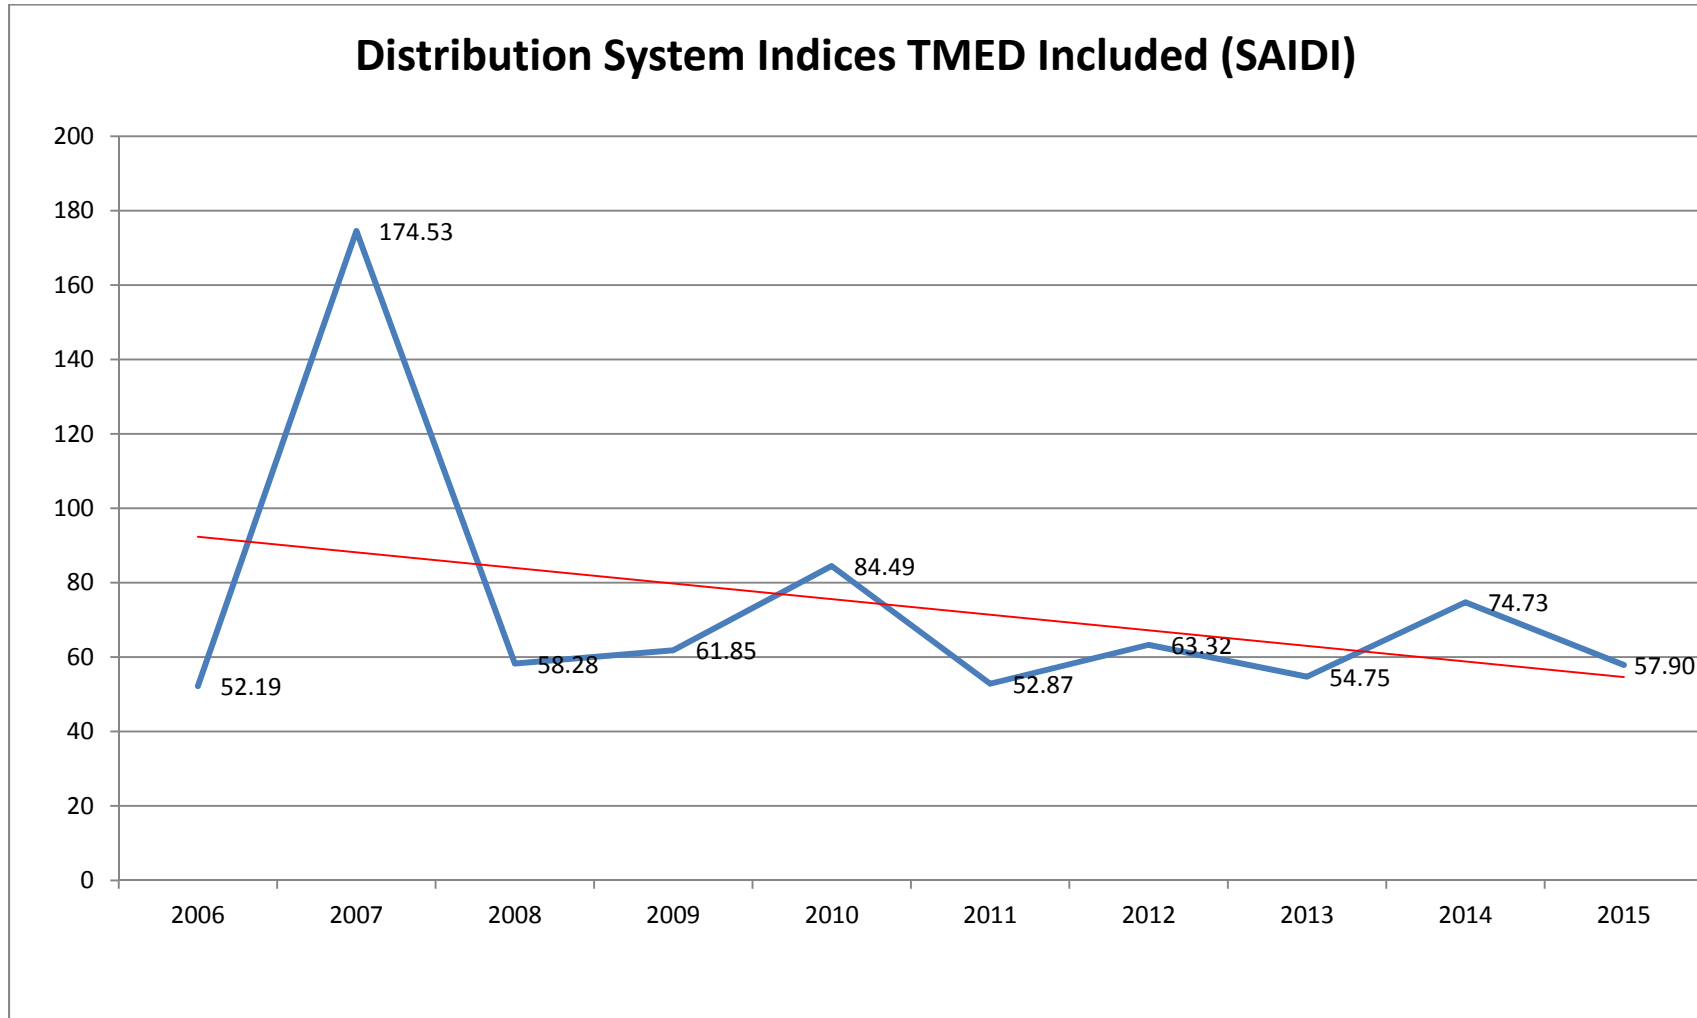

SECTION 1 - System Indices for the Last 10 Years

- a. Separate tables with SAIDI, SAIFI, MAIFI and CAIDI (Major Event Day (MED) included and excluded).
  - i. Distribution System Indices (TMED included and excluded)

Table 1.1: San Diego Gas & Electric <u>Distribution</u> Historical System Reliability Data 2006 - 2015								
Year	TMED Included				TMED Excluded			
	SAIDI	SAIFI	CAIDI	MAIFI	SAIDI	SAIFI	CAIDI	MAIFI
2015	57.90	0.525	110.28	0.323	57.71	0.521	110.70	0.323
2014	74.73	0.613	121.86	0.255	63.52	0.584	108.82	0.237
2013	54.75	0.452	121.17	0.206	54.53	0.450	121.08	0.206
2012	63.32	0.510	124.20	0.289	63.32	0.510	124.20	0.289
2011	52.87	0.435	121.63	0.216	52.11	0.433	120.47	0.216
2010	84.49	0.638	132.50	0.468	62.65	0.512	122.25	0.403
2009	61.85	0.514	120.34	0.350	48.98	0.454	107.84	0.332
2008	58.28	0.506	115.24	0.368	58.28	0.506	115.24	0.368
2007	174.53	0.506	345.09	0.542	52.86	0.459	115.18	0.505
2006	52.19	0.533	97.88	0.454	52.19	0.533	97.88	0.454

Note: Distribution System Indices includes substation distribution.

- b. Separate charts showing a line graph of distribution system SAIDI, SAIFI, MAIFI, and CAIDI for the past 10 years with linear trend line (TMED included and excluded).

Note: Peak in 2007 due to the wildfires.