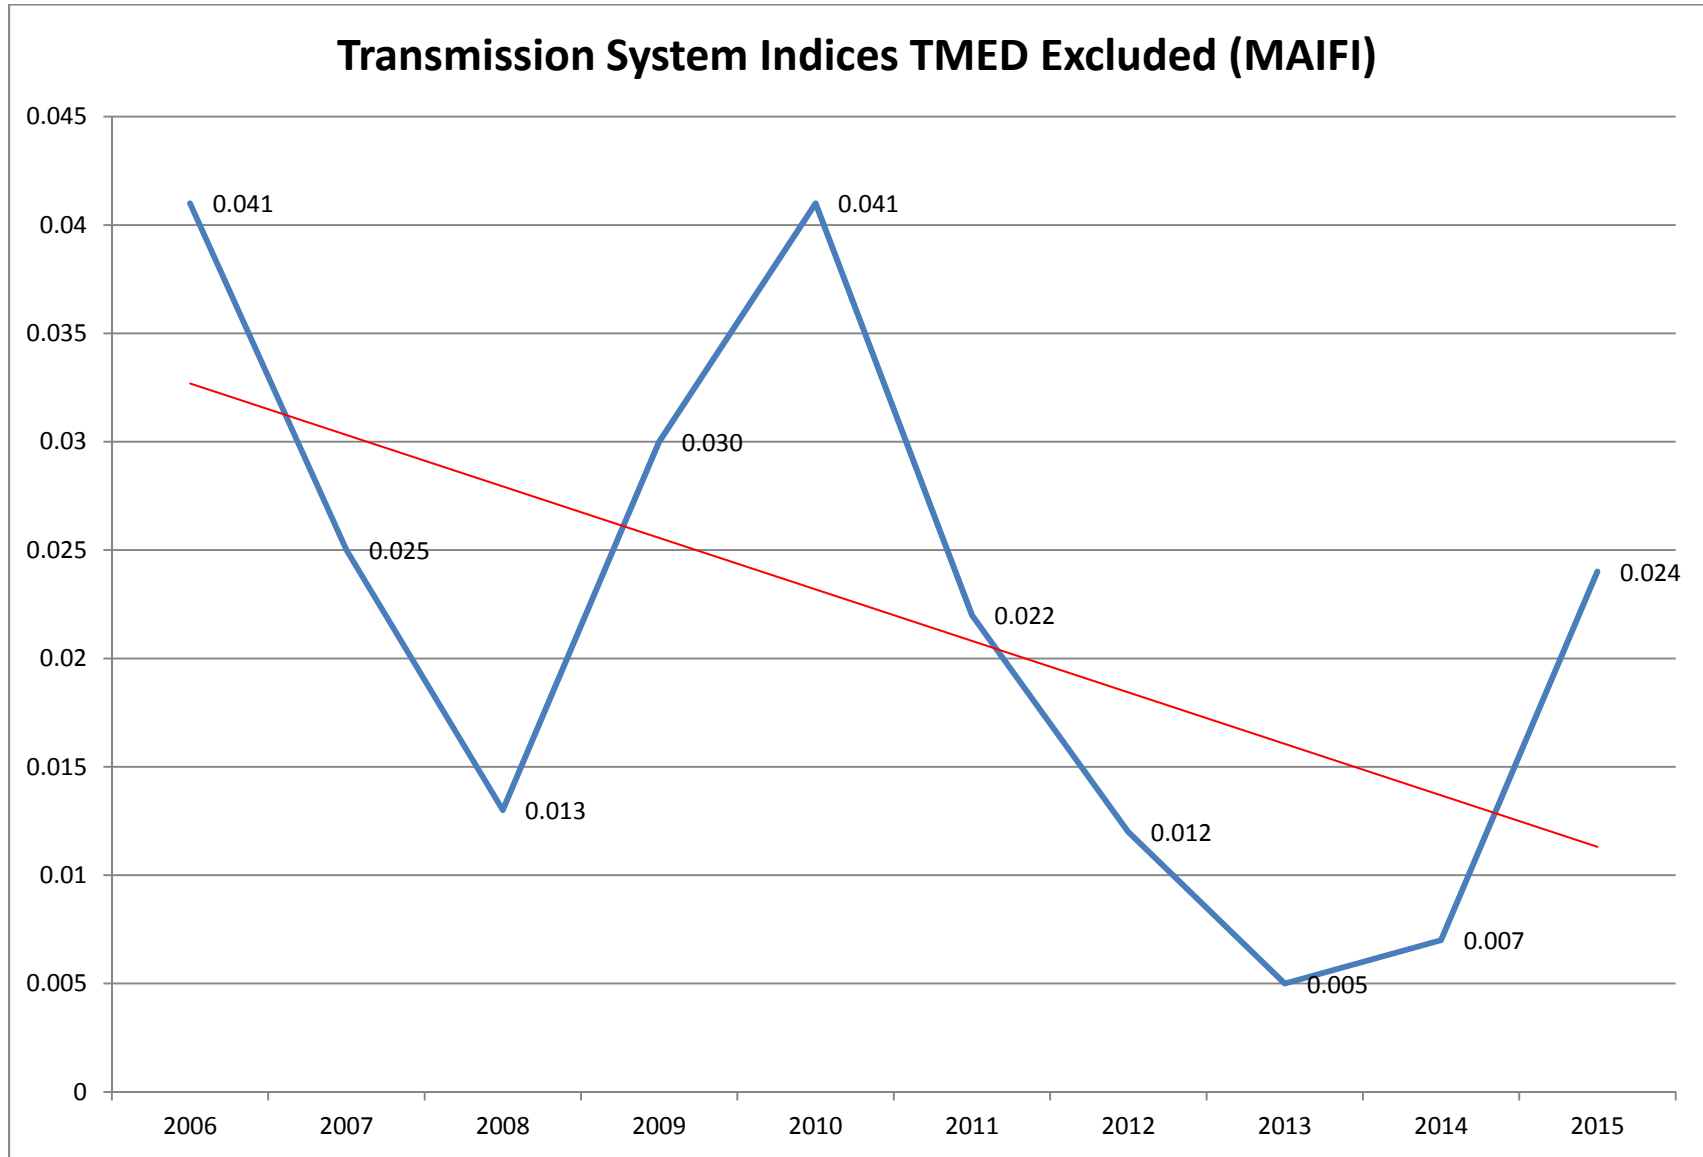

- b. Separate charts showing a line graph of transmission system SAIDI, SAIFI, MAIFI, and CAIDI for the past 10 years with linear trend line (TMED included and excluded).

SECTION 2 – District Reliability Indices for the past 10 Years Including and Excluding MED

- a. SDGE territory is broken out by Districts and in total SDGE has 5 Districts. The table below captures SAIDI, SAIFI, MAIFI and CAIDI for the past 10 years for all 5 Districts. The Districts are in alphabetical order.

Table 2.1.1: San Diego Gas & Electric
Beach Cities
Historical System Reliability Data (2006-2015)

Year	TMED Included				TMED Excluded			
	SAIDI	SAIFI	CAIDI	MAIFI	SAIDI	SAIFI	CAIDI	MAIFI
2015	62.79	0.514	122.17	0.343	62.76	0.513	122.27	0.343
2014	41.37	0.366	113.08	0.136	38.78	0.357	108.65	0.113
2013	34.08	0.244	139.40	0.122	34.08	0.244	139.40	0.122
2012	34.92	0.283	123.21	0.399	34.92	0.283	123.21	0.399
2011	51.13	0.361	141.68	0.197	51.13	0.361	141.68	0.197
2010	58.94	0.391	150.67	0.233	48.28	0.353	136.68	0.182
2009	44.30	0.357	123.96	0.149	32.94	0.310	106.14	0.139
2008	38.44	0.331	116.28	0.144	38.44	0.331	116.28	0.144
2007	29.47	0.265	111.04	0.411	29.46	0.265	111.09	0.410
2006	30.21	0.320	94.31	0.197	30.21	0.320	94.31	0.197