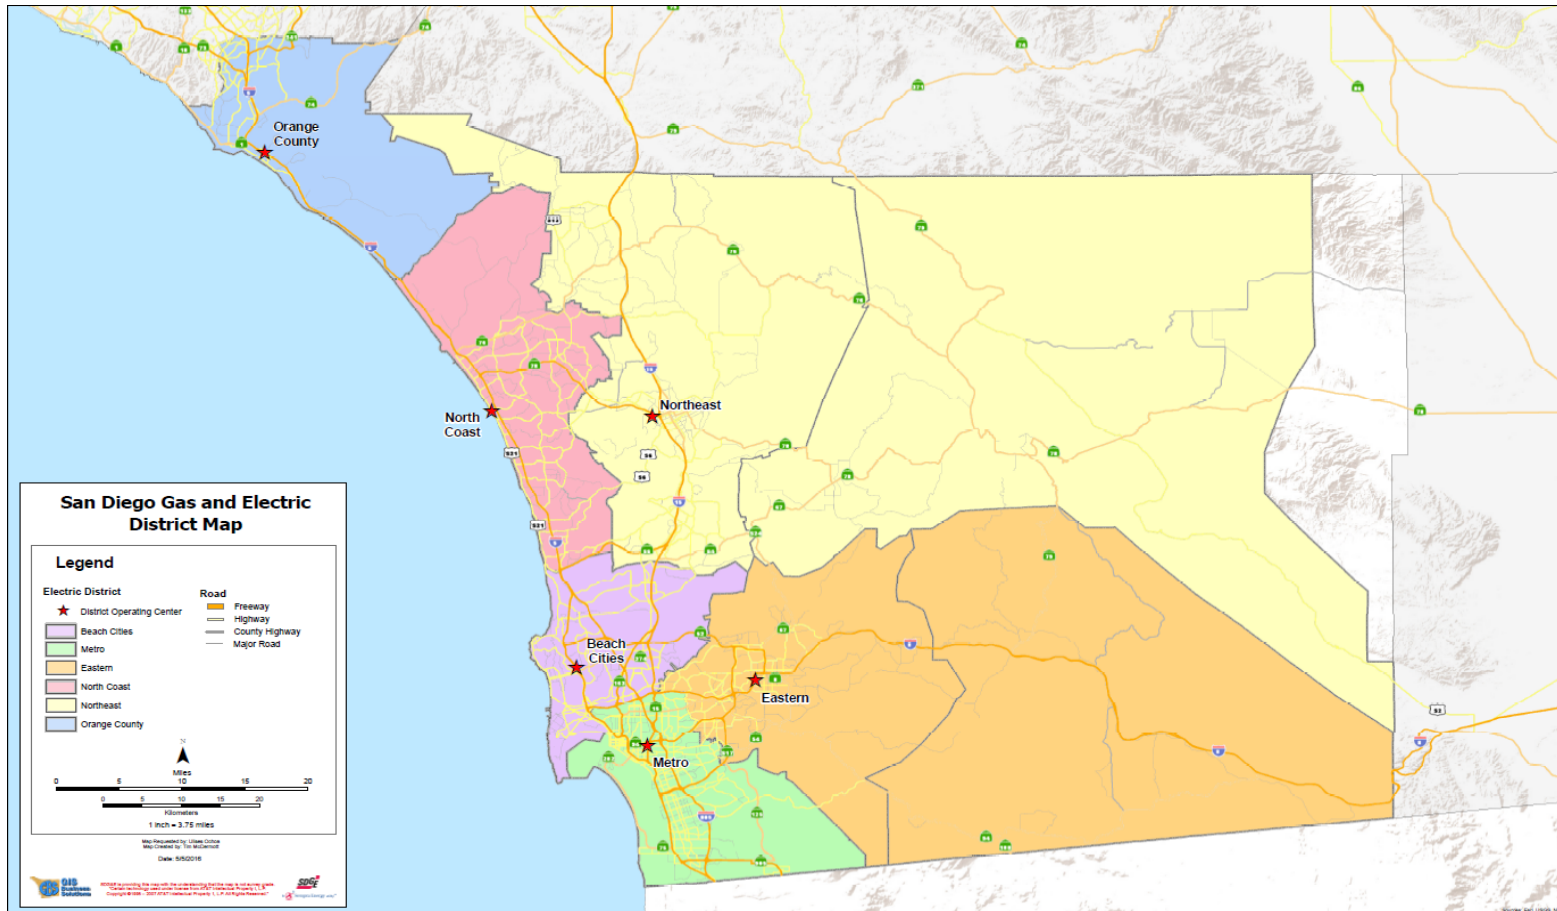

SECTION 4 - Service territory map including divisions of districts

**SDG&E is providing this map with the understanding that the map is not survey grade.
"Certain technology used under license from AT&T Intellectual Property I, L.P.
Copyright ©1998 – 2007 AT&T Intellectual Property 1, L.P. All Rights Reserved."**