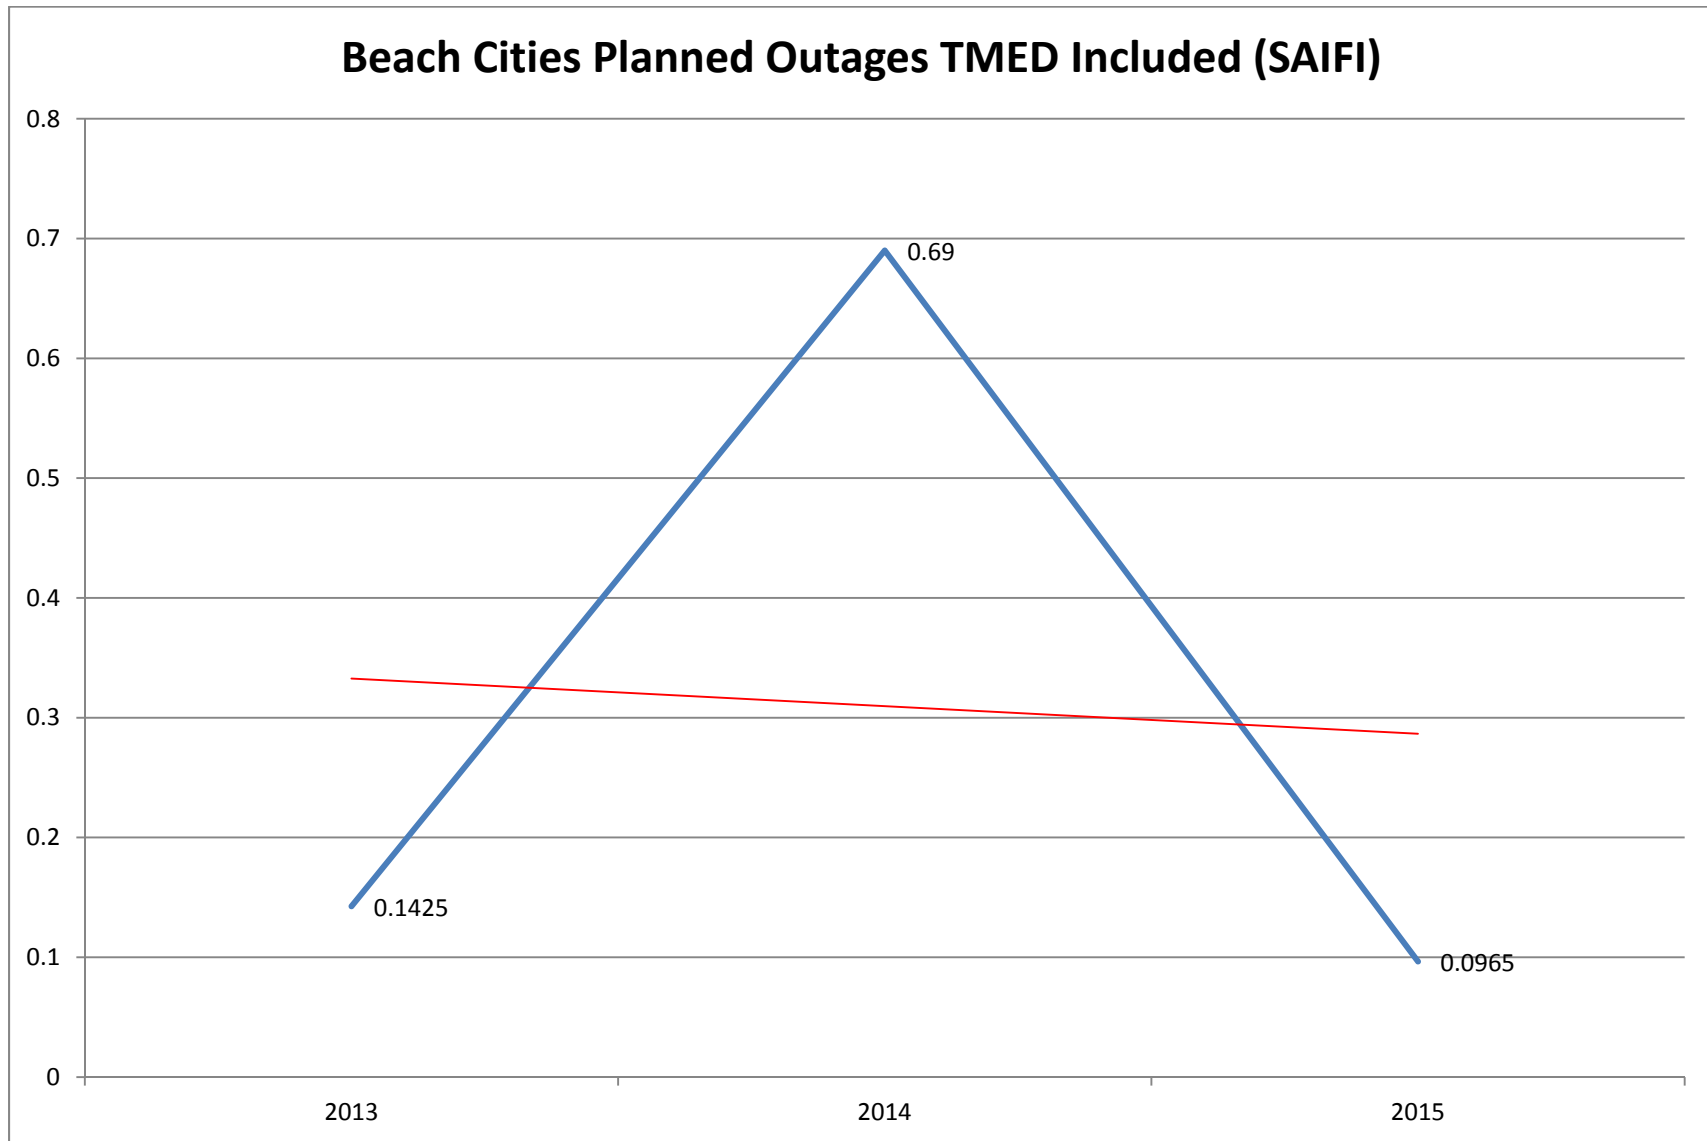

- a. Separate charts showing a line graph of SAIDI, SAIFI, MAIFI and CAIDI in the past 10 years with linear trend line.