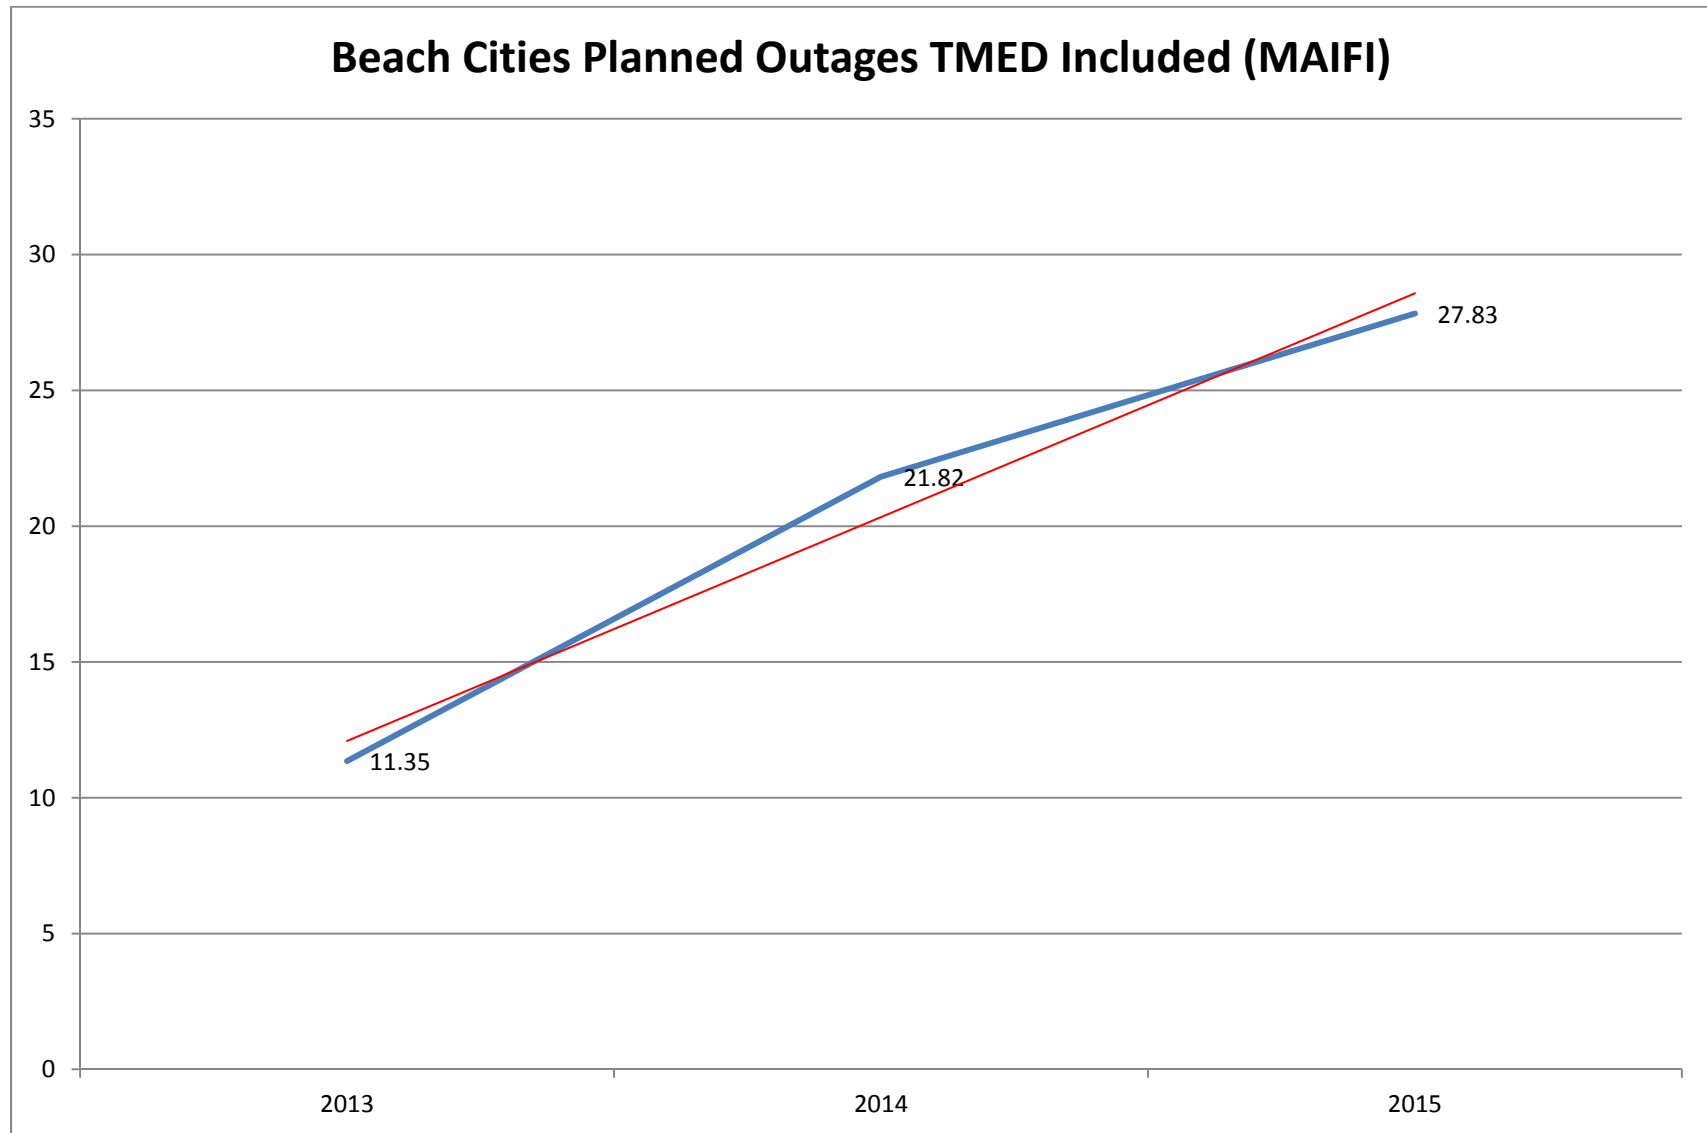

- a. Separate charts showing a line graph of SAIDI, SAIFI, MAIFI and CAIDI in the past 10 years with linear trend line.