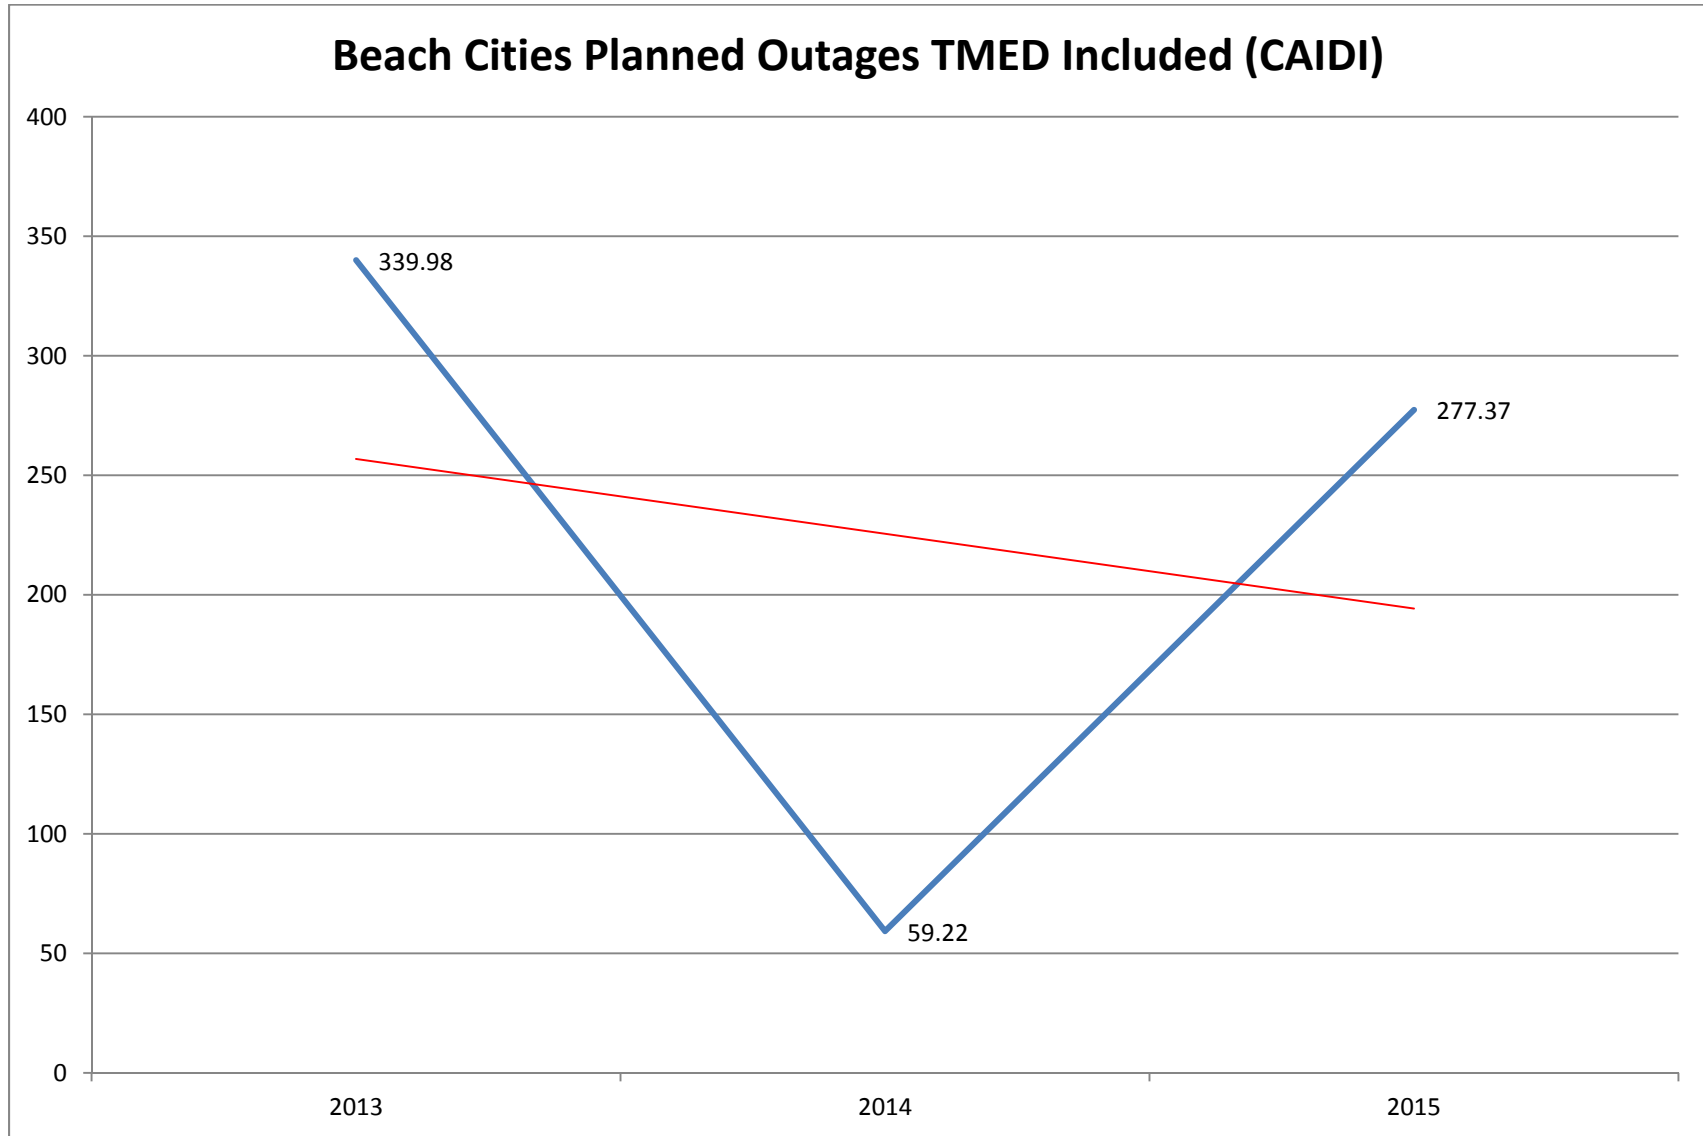

- a. Separate charts showing a line graph of SAIDI, SAIFI, MAIFI and CAIDI in the past 10 years with linear trend line.