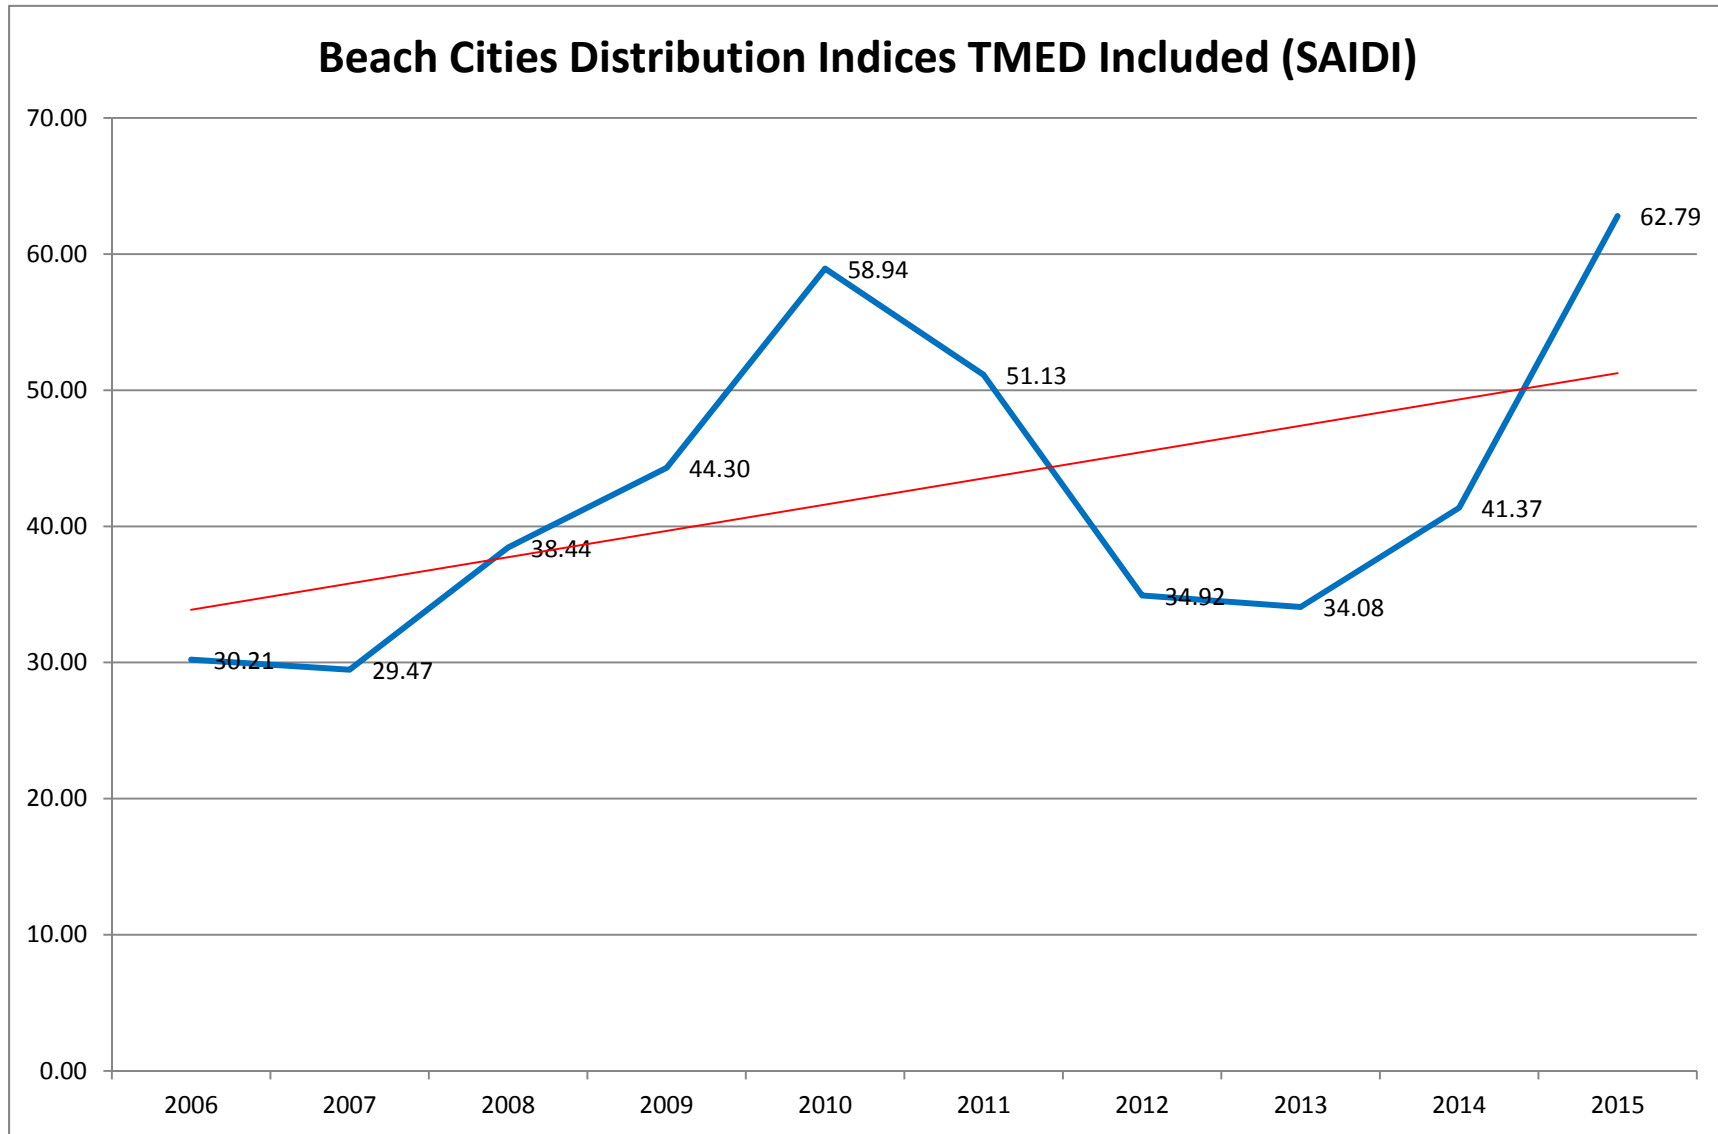

Table 2.1.6: San Diego Gas & Electric
Orange County
Historical System Reliability Data (2006-2015)

Year	TMED Included				TMED Excluded			
	SAIDI	SAIFI	CAIDI	MAIFI	SAIDI	SAIFI	CAIDI	MAIFI
2015	39.43	0.372	105.95	0.195	39.43	0.372	105.95	0.195
2014	87.75	0.752	116.68	0.253	87.71	0.752	116.64	0.253
2013	47.74	0.336	142.22	0.183	47.74	0.336	142.22	0.183
2012	59.36	0.630	94.27	0.156	59.36	0.630	94.27	0.156
2011	43.46	0.442	98.21	0.140	43.46	0.442	98.21	0.140
2010	90.89	0.804	113.12	0.311	74.98	0.689	108.75	0.311
2009	38.75	0.444	87.29	0.227	35.79	0.397	90.23	0.227
2008	69.97	0.576	121.49	0.183	69.97	0.576	121.49	0.183
2007	63.77	0.603	105.70	0.316	63.70	0.603	105.63	0.316
2006	42.08	0.475	88.60	0.460	42.08	0.475	88.60	0.460

- b. Separate Charts showing a line graph of SAIDI, SAIFI, MAIFI, and CAIDI in the past ten years with linear Trend line. The charts are shown listed in District name alphabetical order.