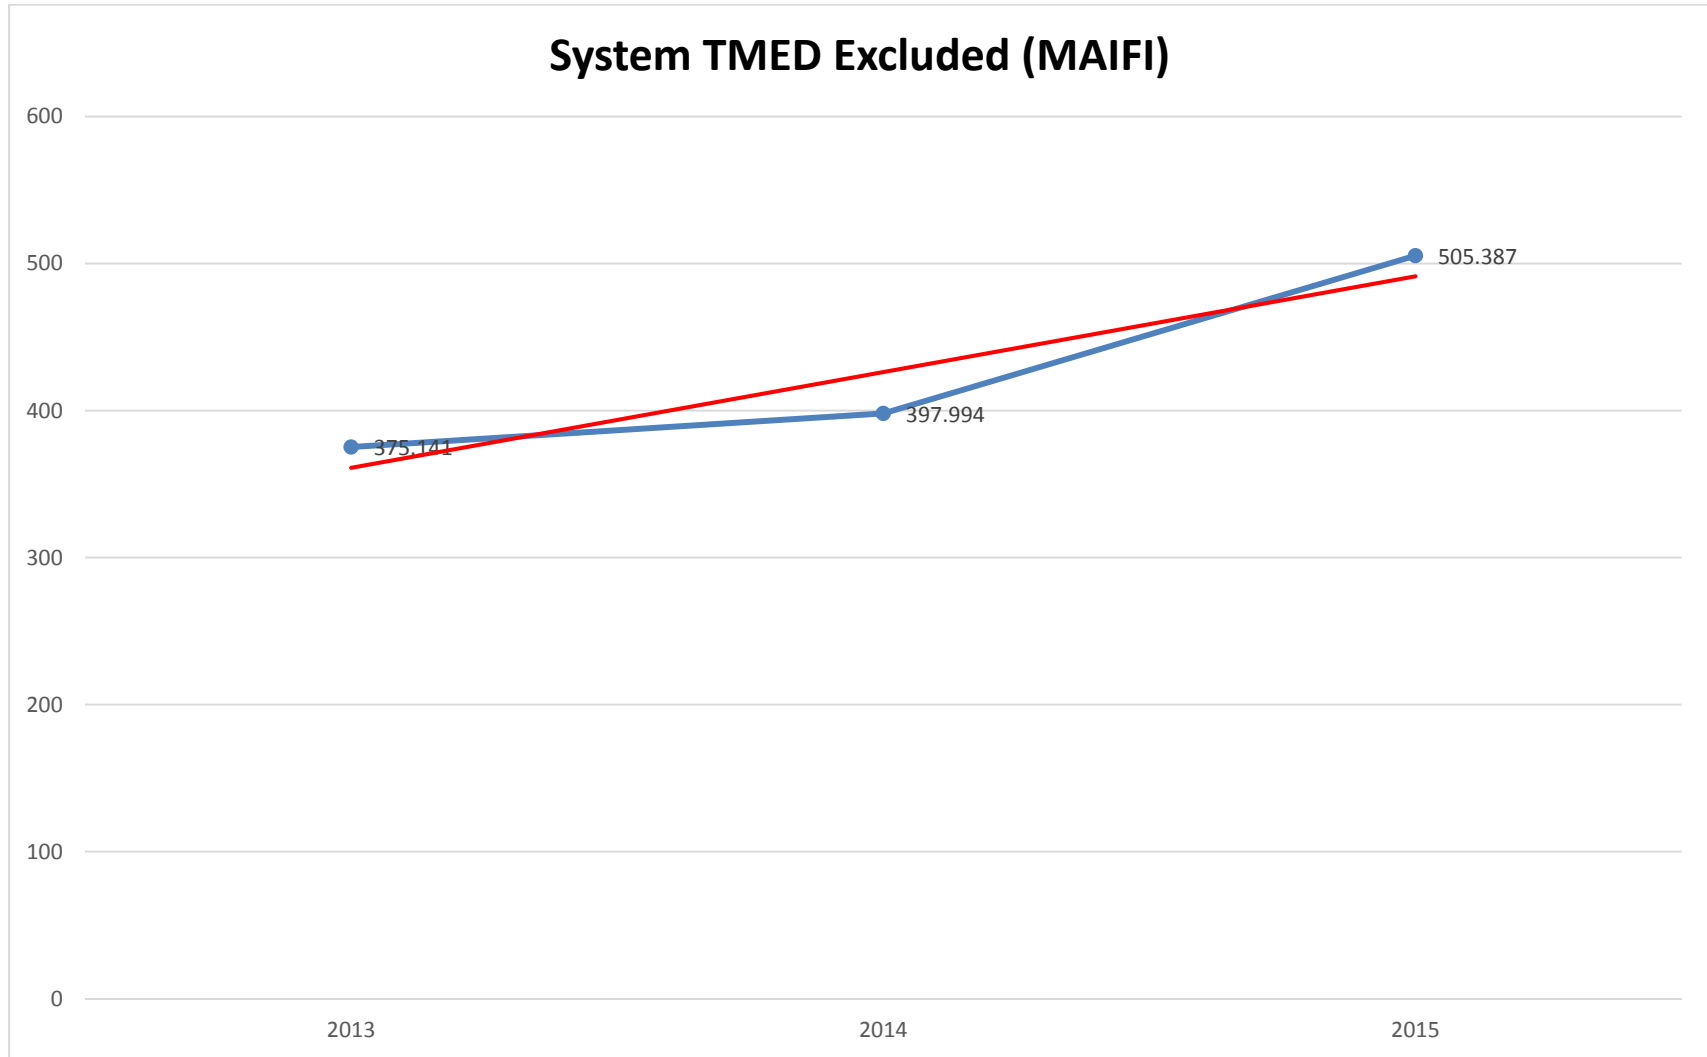

- a. Separate charts showing a line graph of SAIDI, SAIFI, MAIFI and CAIDI in the past 10 years with linear trend line.

Note: System index is adding the planned and unplanned outage data.