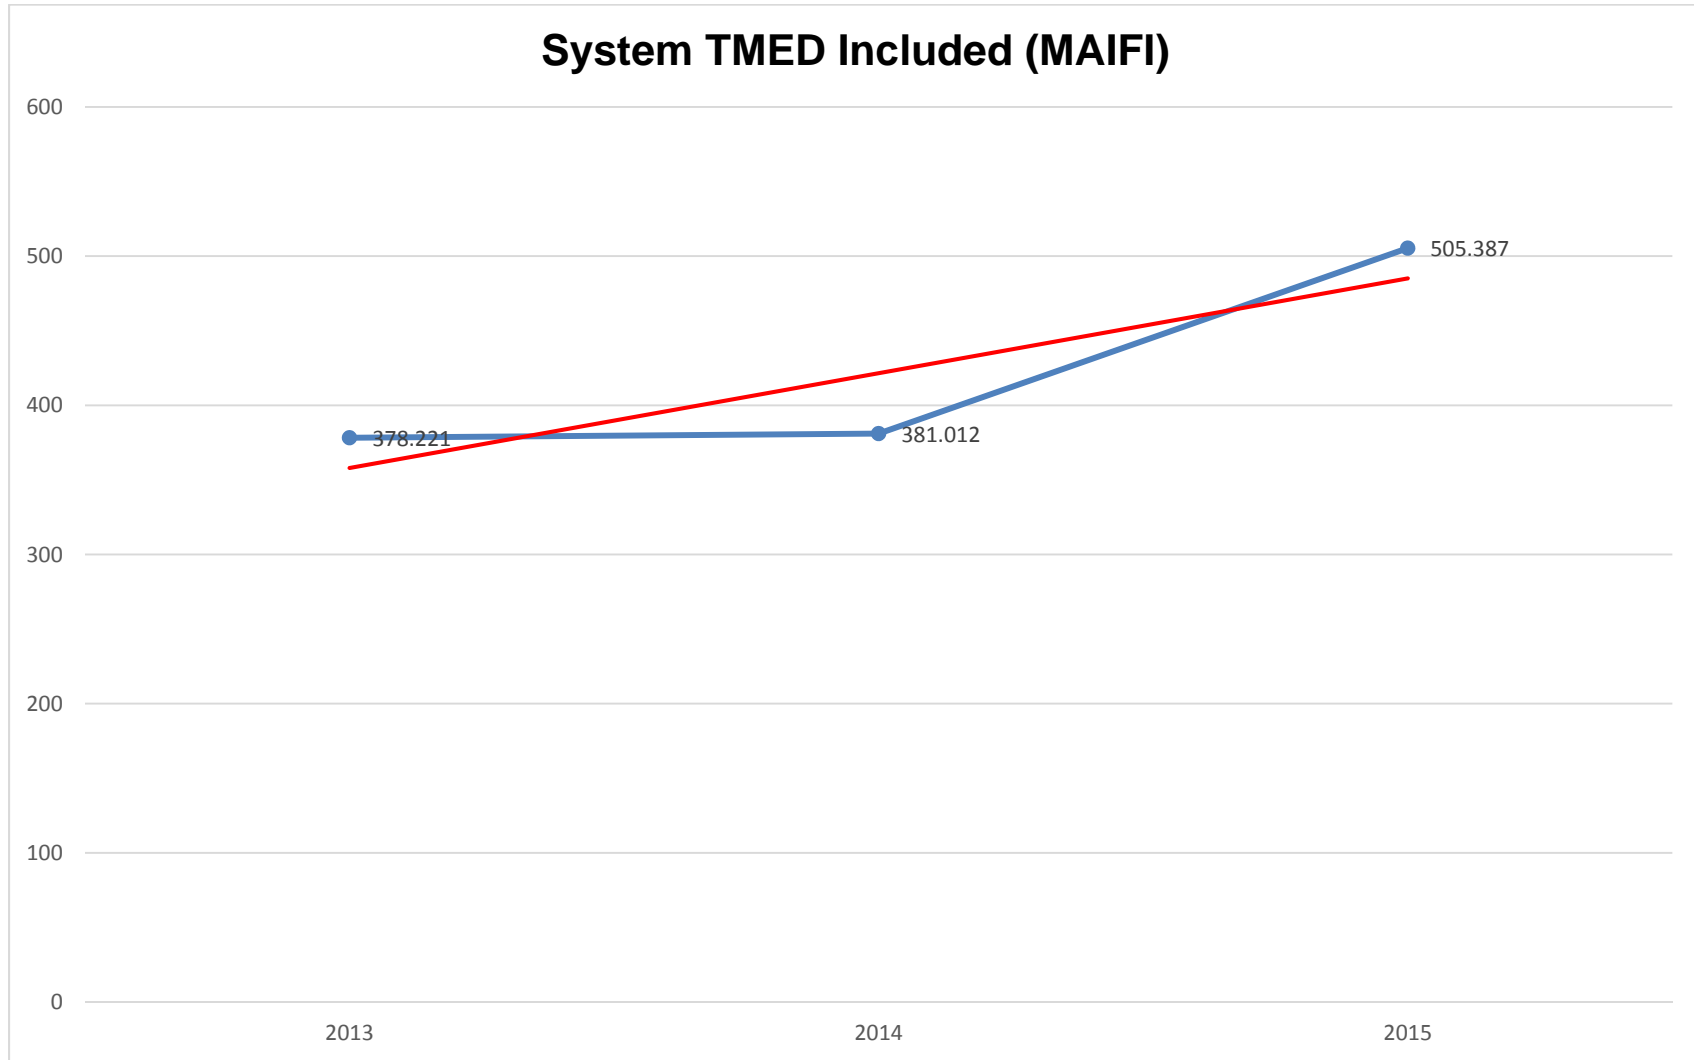

- a. Separate charts showing a line graph of SAIDI, SAIFI, MAIFI and CAIDI in the past 10 years with linear trend line.

Note: System index is adding the planned and unplanned outage data.