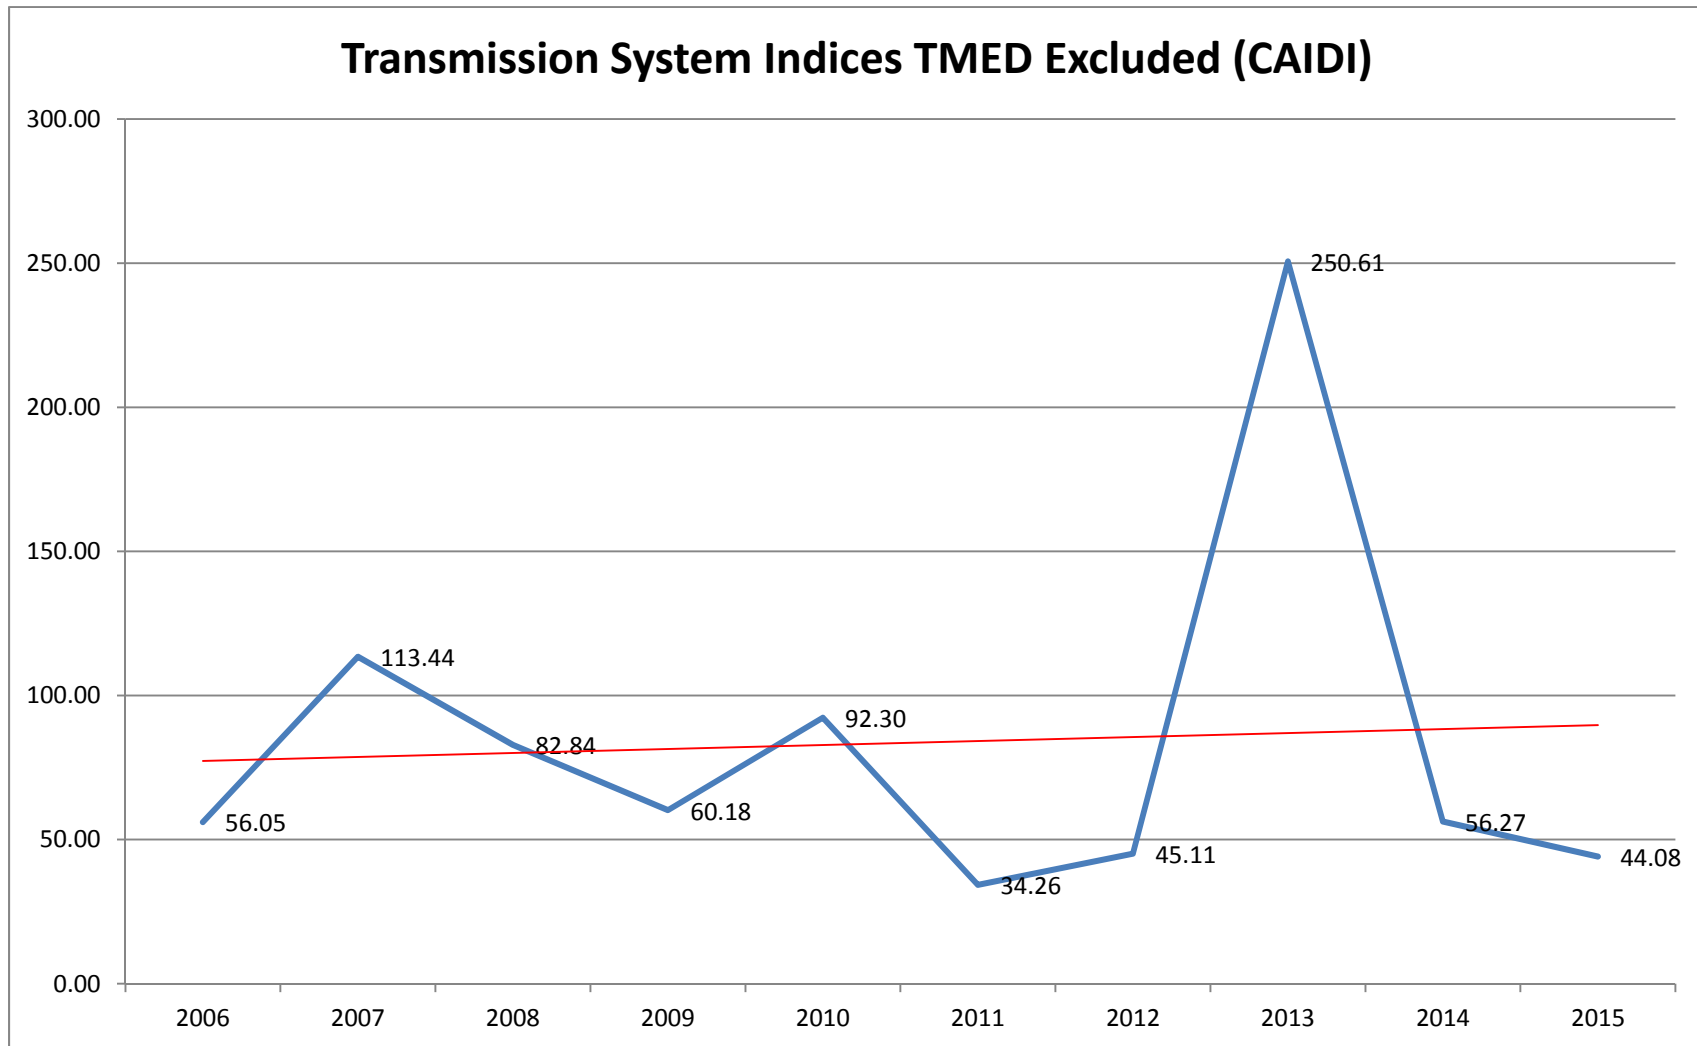

- b. Separate charts showing a line graph of transmission system SAIDI, SAIFI, MAIFI, and CAIDI for the past 10 years with linear trend line (TMED included and excluded).

Note: The peak in 2013 is due to the Borrego Outages. Outage events were caused by extreme weather such as high winds and rain storms