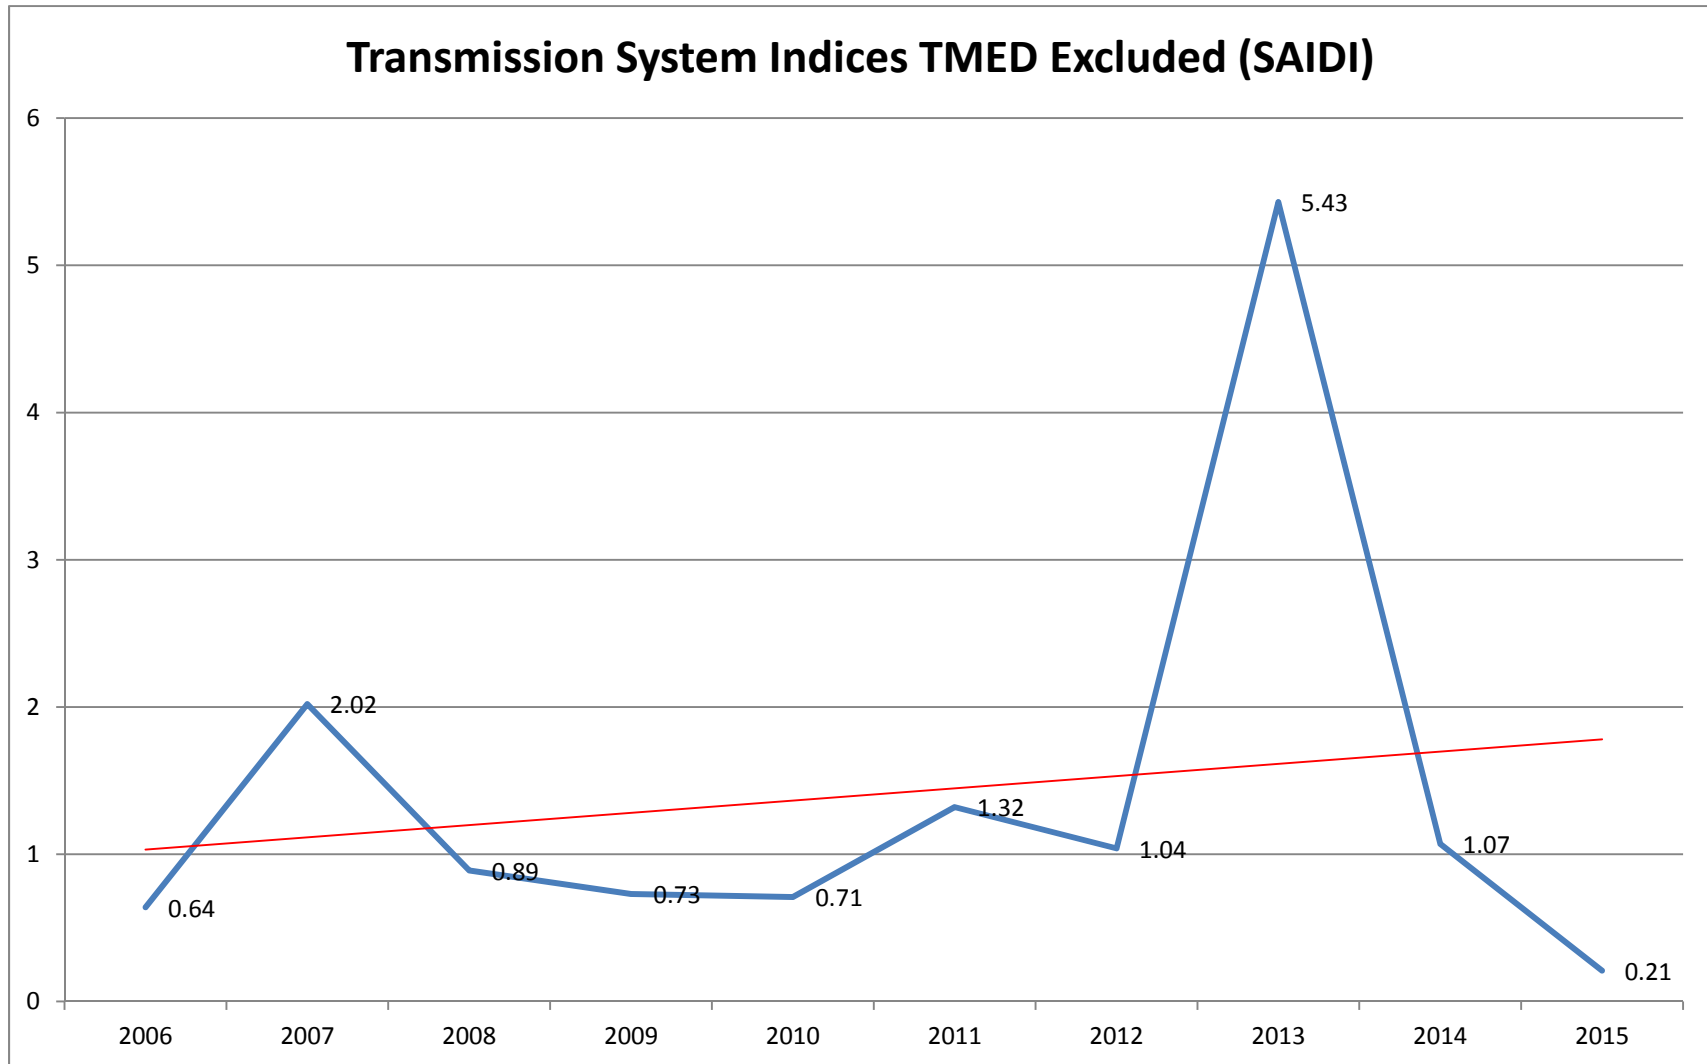

- b. Separate charts showing a line graph of transmission system SAIDI, SAIFI, MAIFI, and CAIDI for the past 10 years with linear trend line (TMED included and excluded).

Note: The peak in 2013 is due to the Borrego Outages. Outage events were caused by extreme weather such as high winds and rain storms