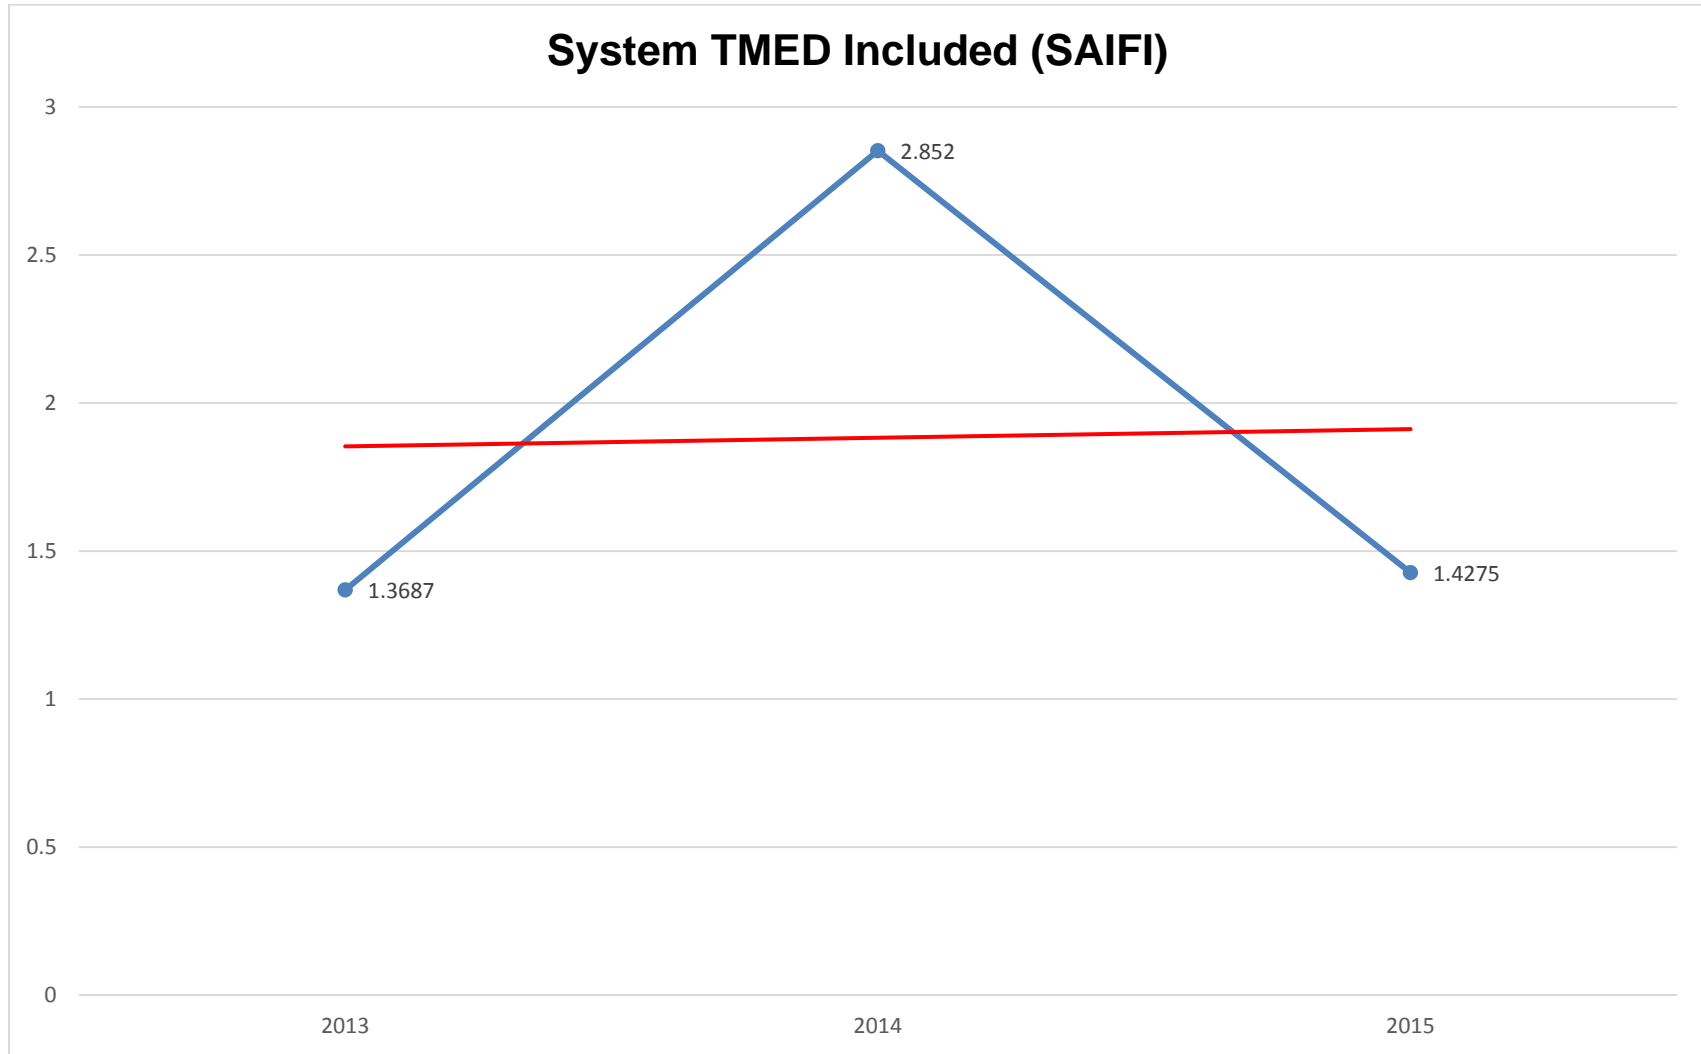

- a. Separate charts showing a line graph of SAIDI, SAIFI, MAIFI and CAIDI in the past 10 years with linear trend line.

Note: System index is adding the planned and unplanned outage data.

- a. Separate charts showing a line graph of SAIDI, SAIFI, MAIFI and CAIDI in the past 10 years with linear trend line.