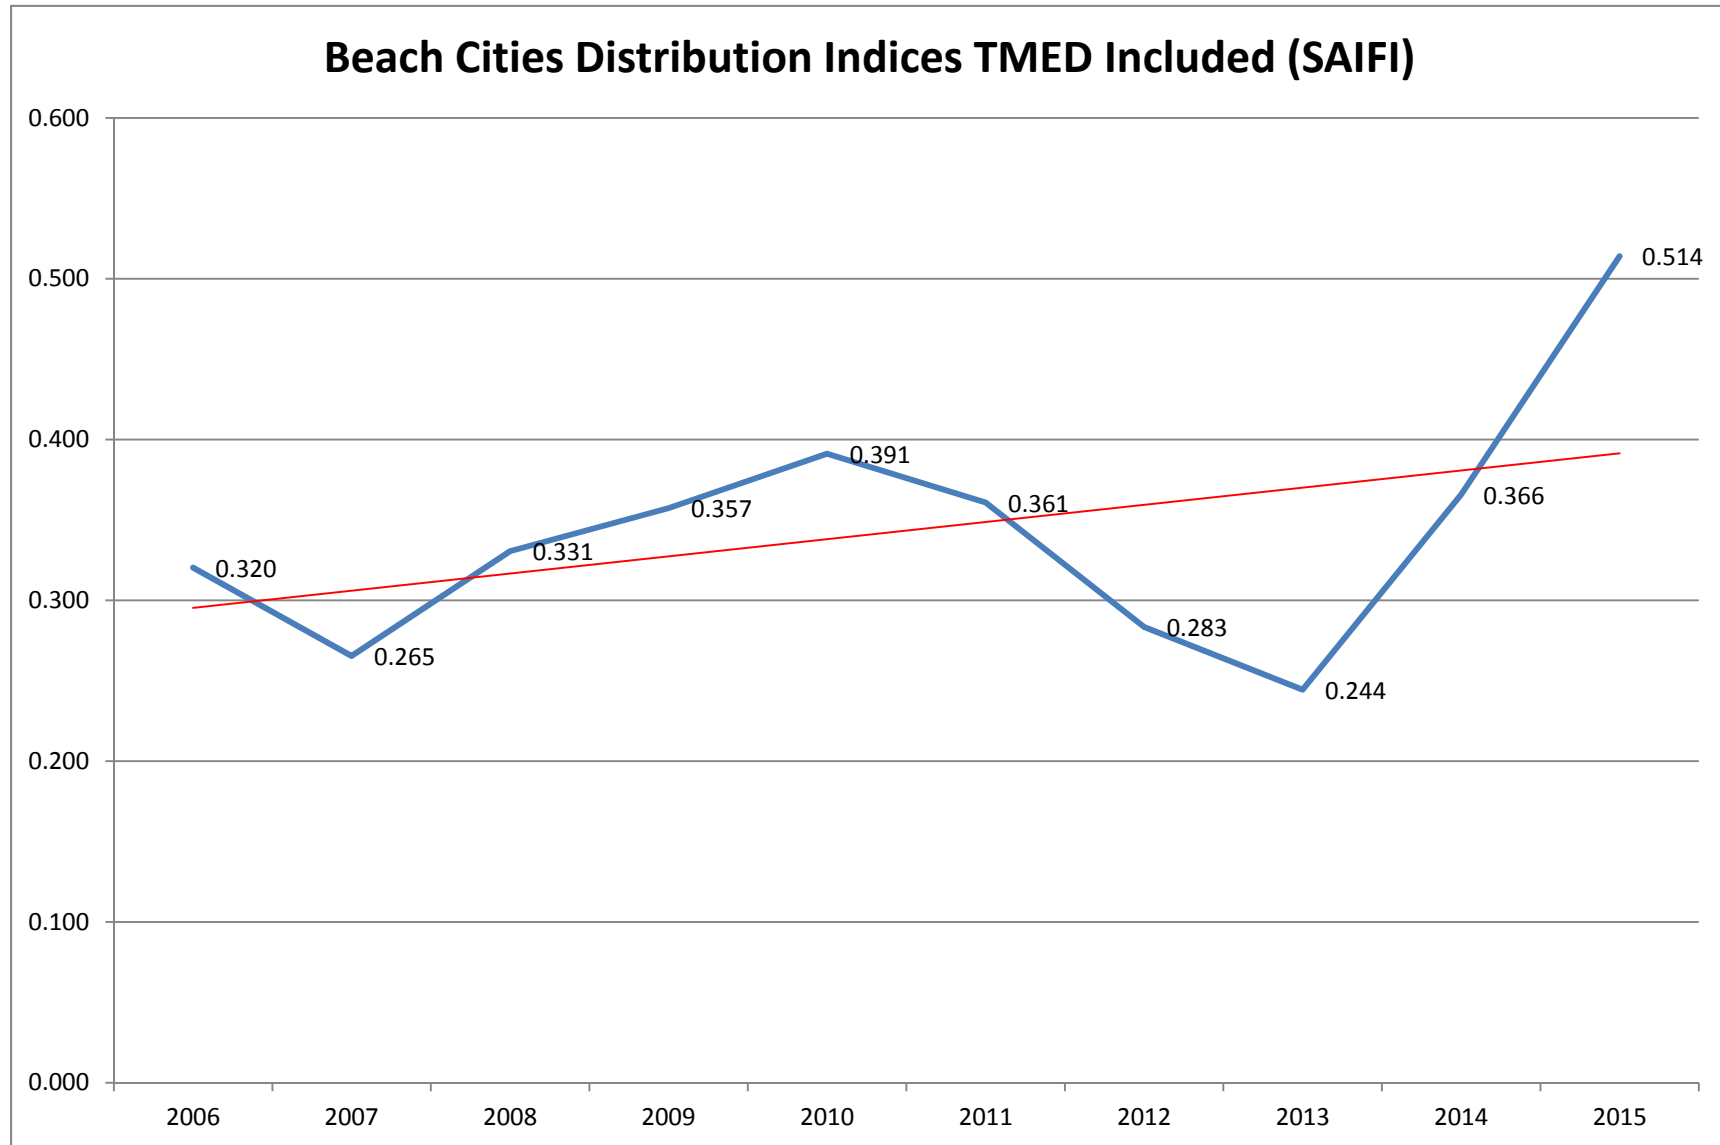

- b. Separate Charts showing a line graph of SAIDI, SAIFI, MAIFI, and CAIDI in the past ten years with linear Trend line. The charts are shown listed in District name alphabetical order.