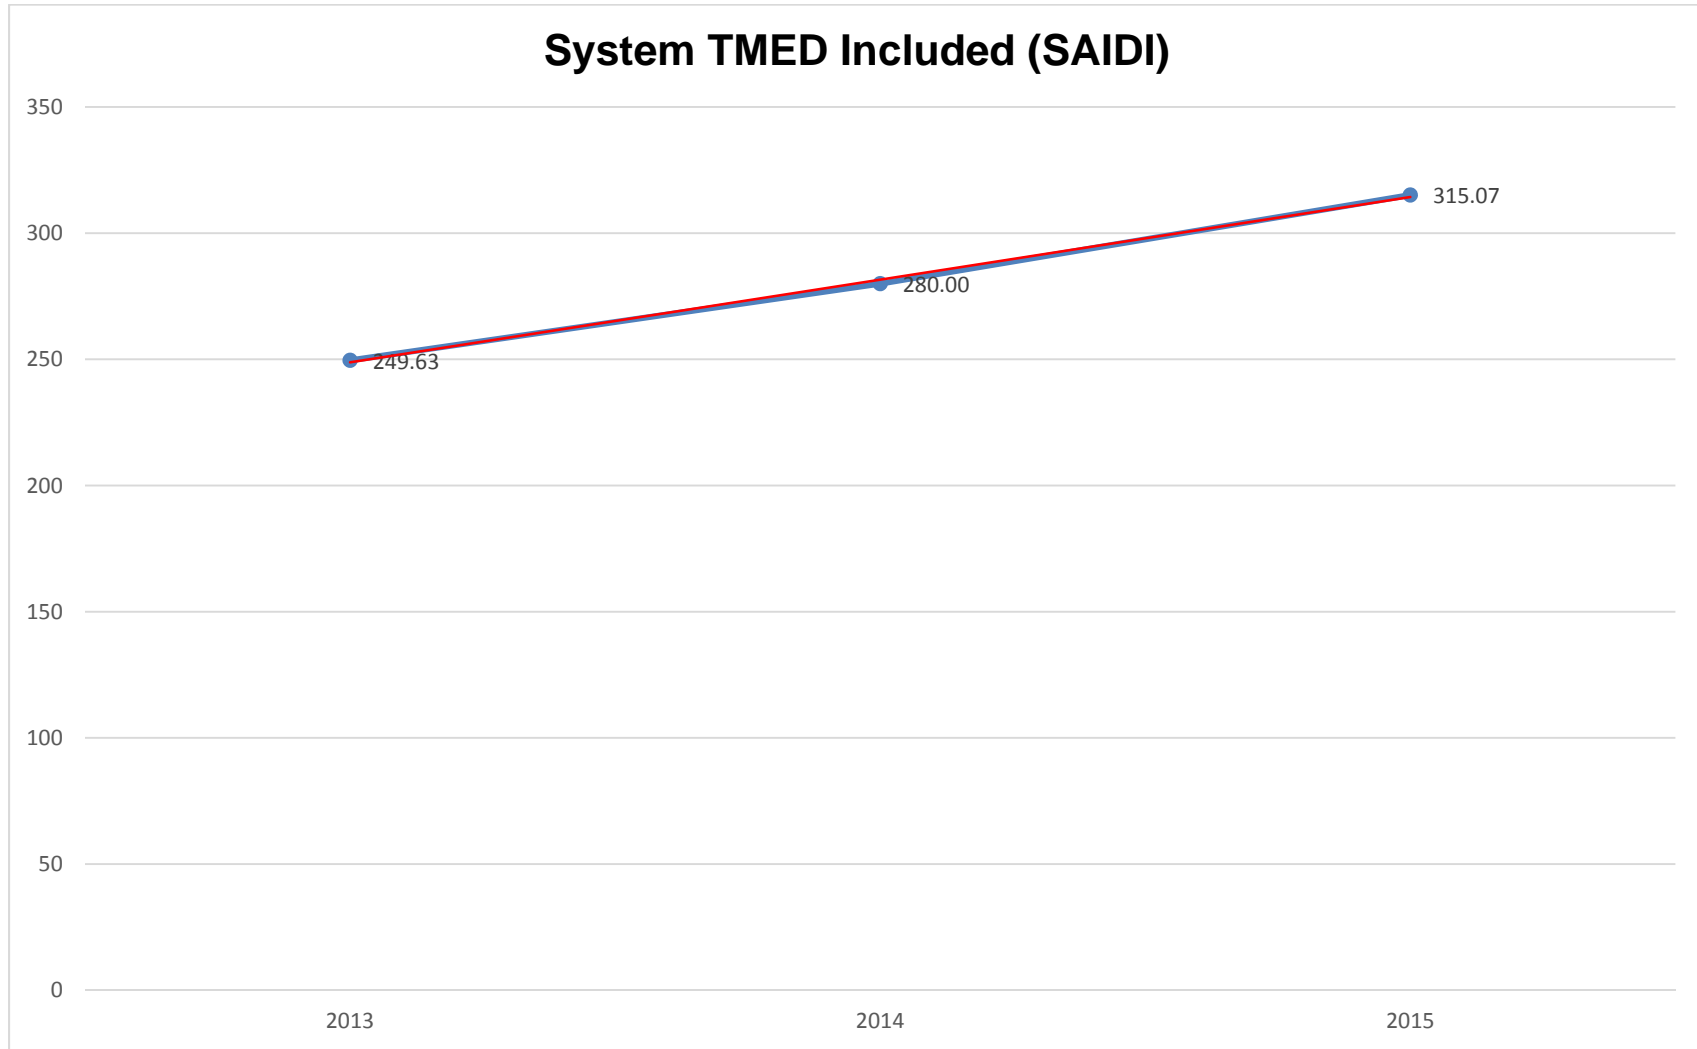

Table 3.2.5: San Diego Gas & Electric
Northeast
Historical District Planned Reliability Data (2013-2015)

Year	TMED Included				TMED Excluded			
	SAIDI	SAIFI	CAIDI	MAIFI	SAIDI	SAIFI	CAIDI	MAIFI
2015	33.86	0.1652	204.91	120.20	33.86	0.1652	204.91	120.20
2014	27.01	0.13	208.08	56.27	27.01	0.13	208.08	56.27
2013	30.03	0.1181	254.39	96.70	30.02	0.1180	254.44	96.70

Table 3.2.6: San Diego Gas & Electric
Orange County
Historical District Planned Reliability Data (2013-2015)

Year	TMED Included				TMED Excluded			
	SAIDI	SAIFI	CAIDI	MAIFI	SAIDI	SAIFI	CAIDI	MAIFI
2015	43.00	0.1504	285.85	94.17	43.00	0.1504	285.85	94.17
2014	36.01	0.17	214.1	60.82	36.01	0.17	214.10	60.82
2013	18.55	0.1739	106.67	125.68	18.54	0.1735	106.82	125.68

- a. Separate charts showing a line graph of SAIDI, SAIFI, MAIFI and CAIDI in the past 10 years with linear trend line.

Note: System index is adding the planned and unplanned outage data.