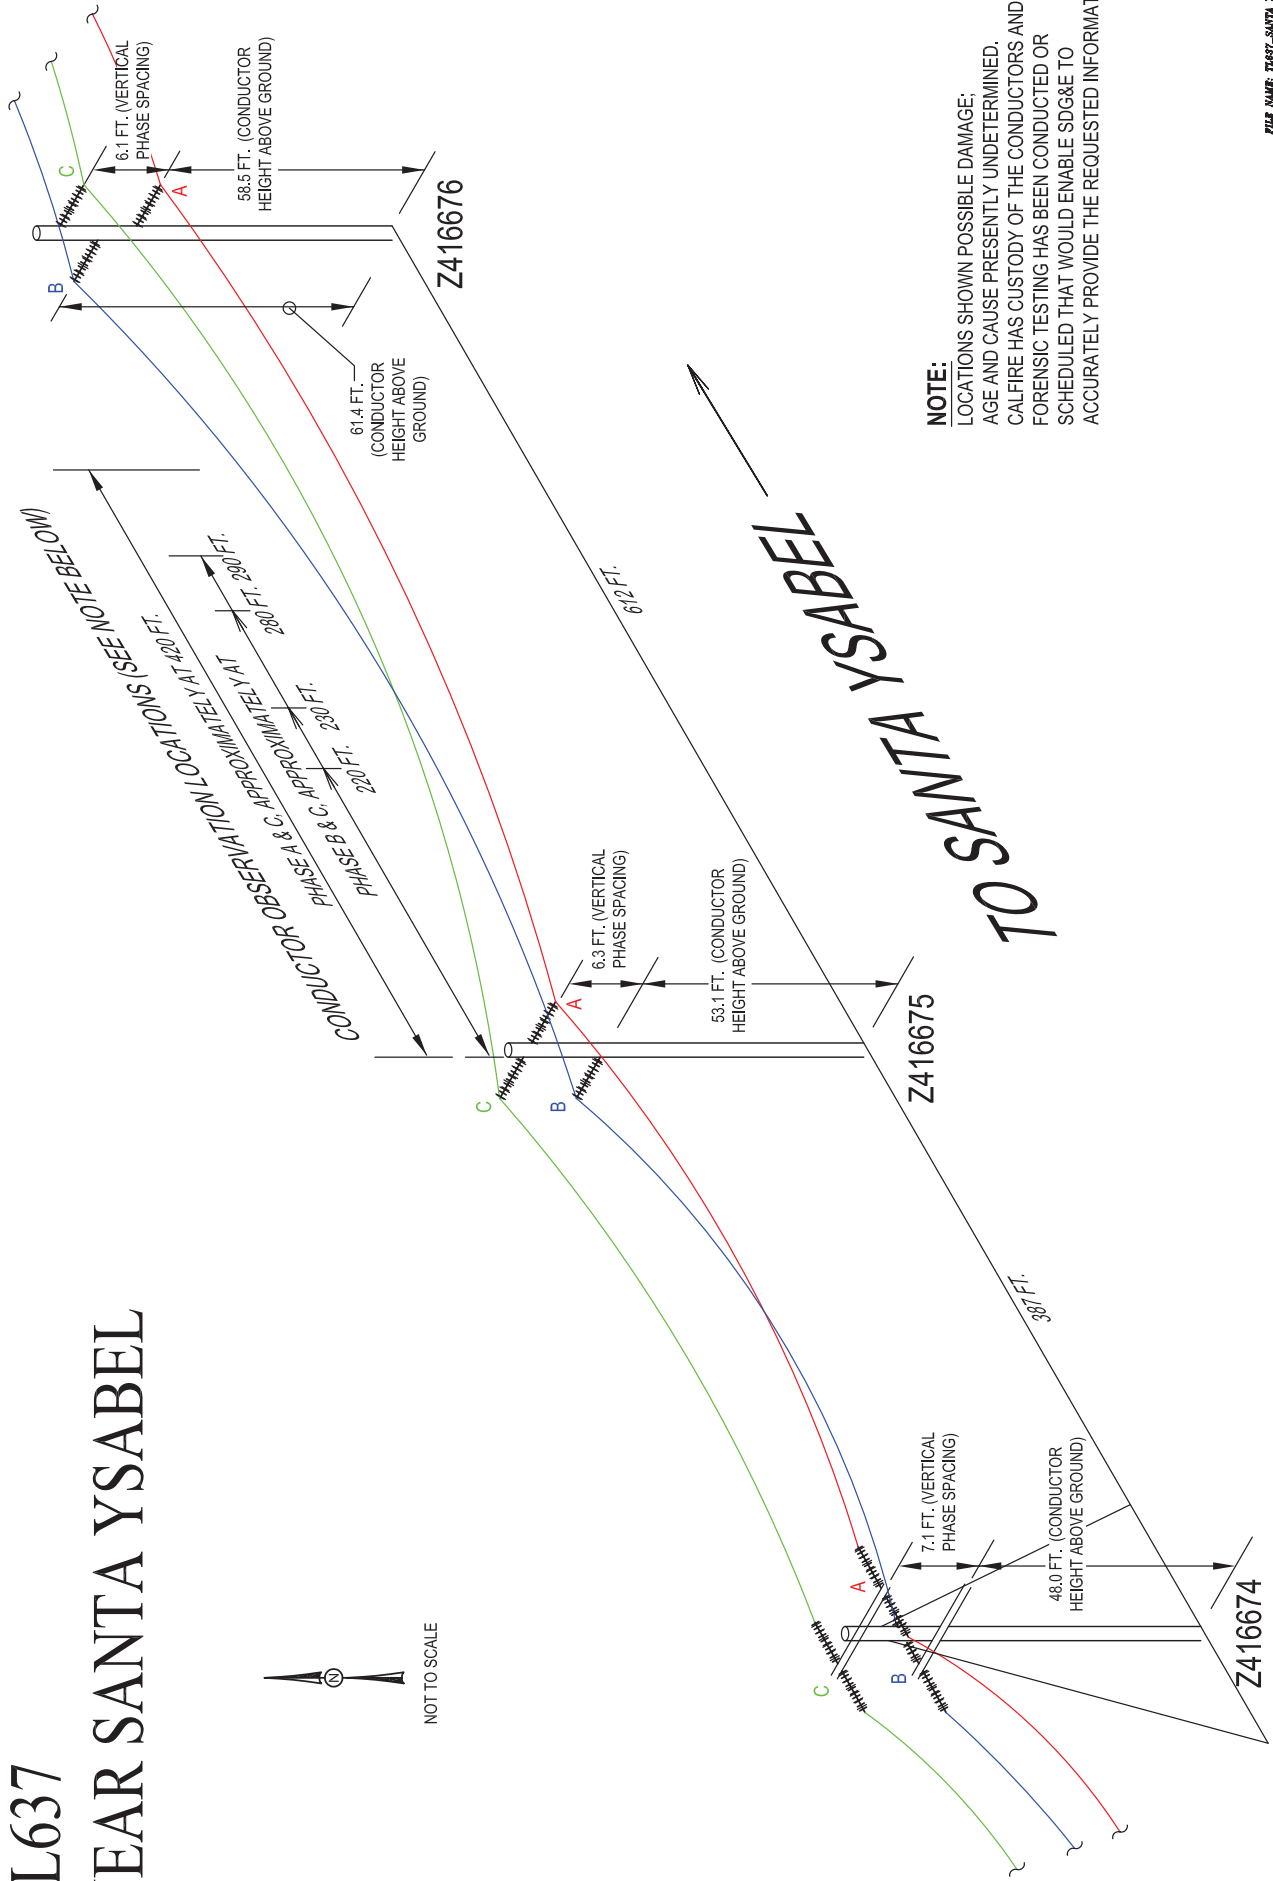

EXHIBIT 1

HIGH VOLTAGE

EXHIBIT 2

TL637 NEAR SANTA YSABEL

NOT TO SCALE

NOTE:
LOCATIONS SHOWN POSSIBLE DAMAGE;
AGE AND CAUSE PRESENTLY UNDETERMINED.
CALIFIRE HAS CUSTODY OF THE CONDUCTORS AND NO
FORENSIC TESTING HAS BEEN CONDUCTED OR
SCHEDULED THAT WOULD ENABLE SDG&E TO
ACCURATELY PROVIDE THE REQUESTED INFORMATION.