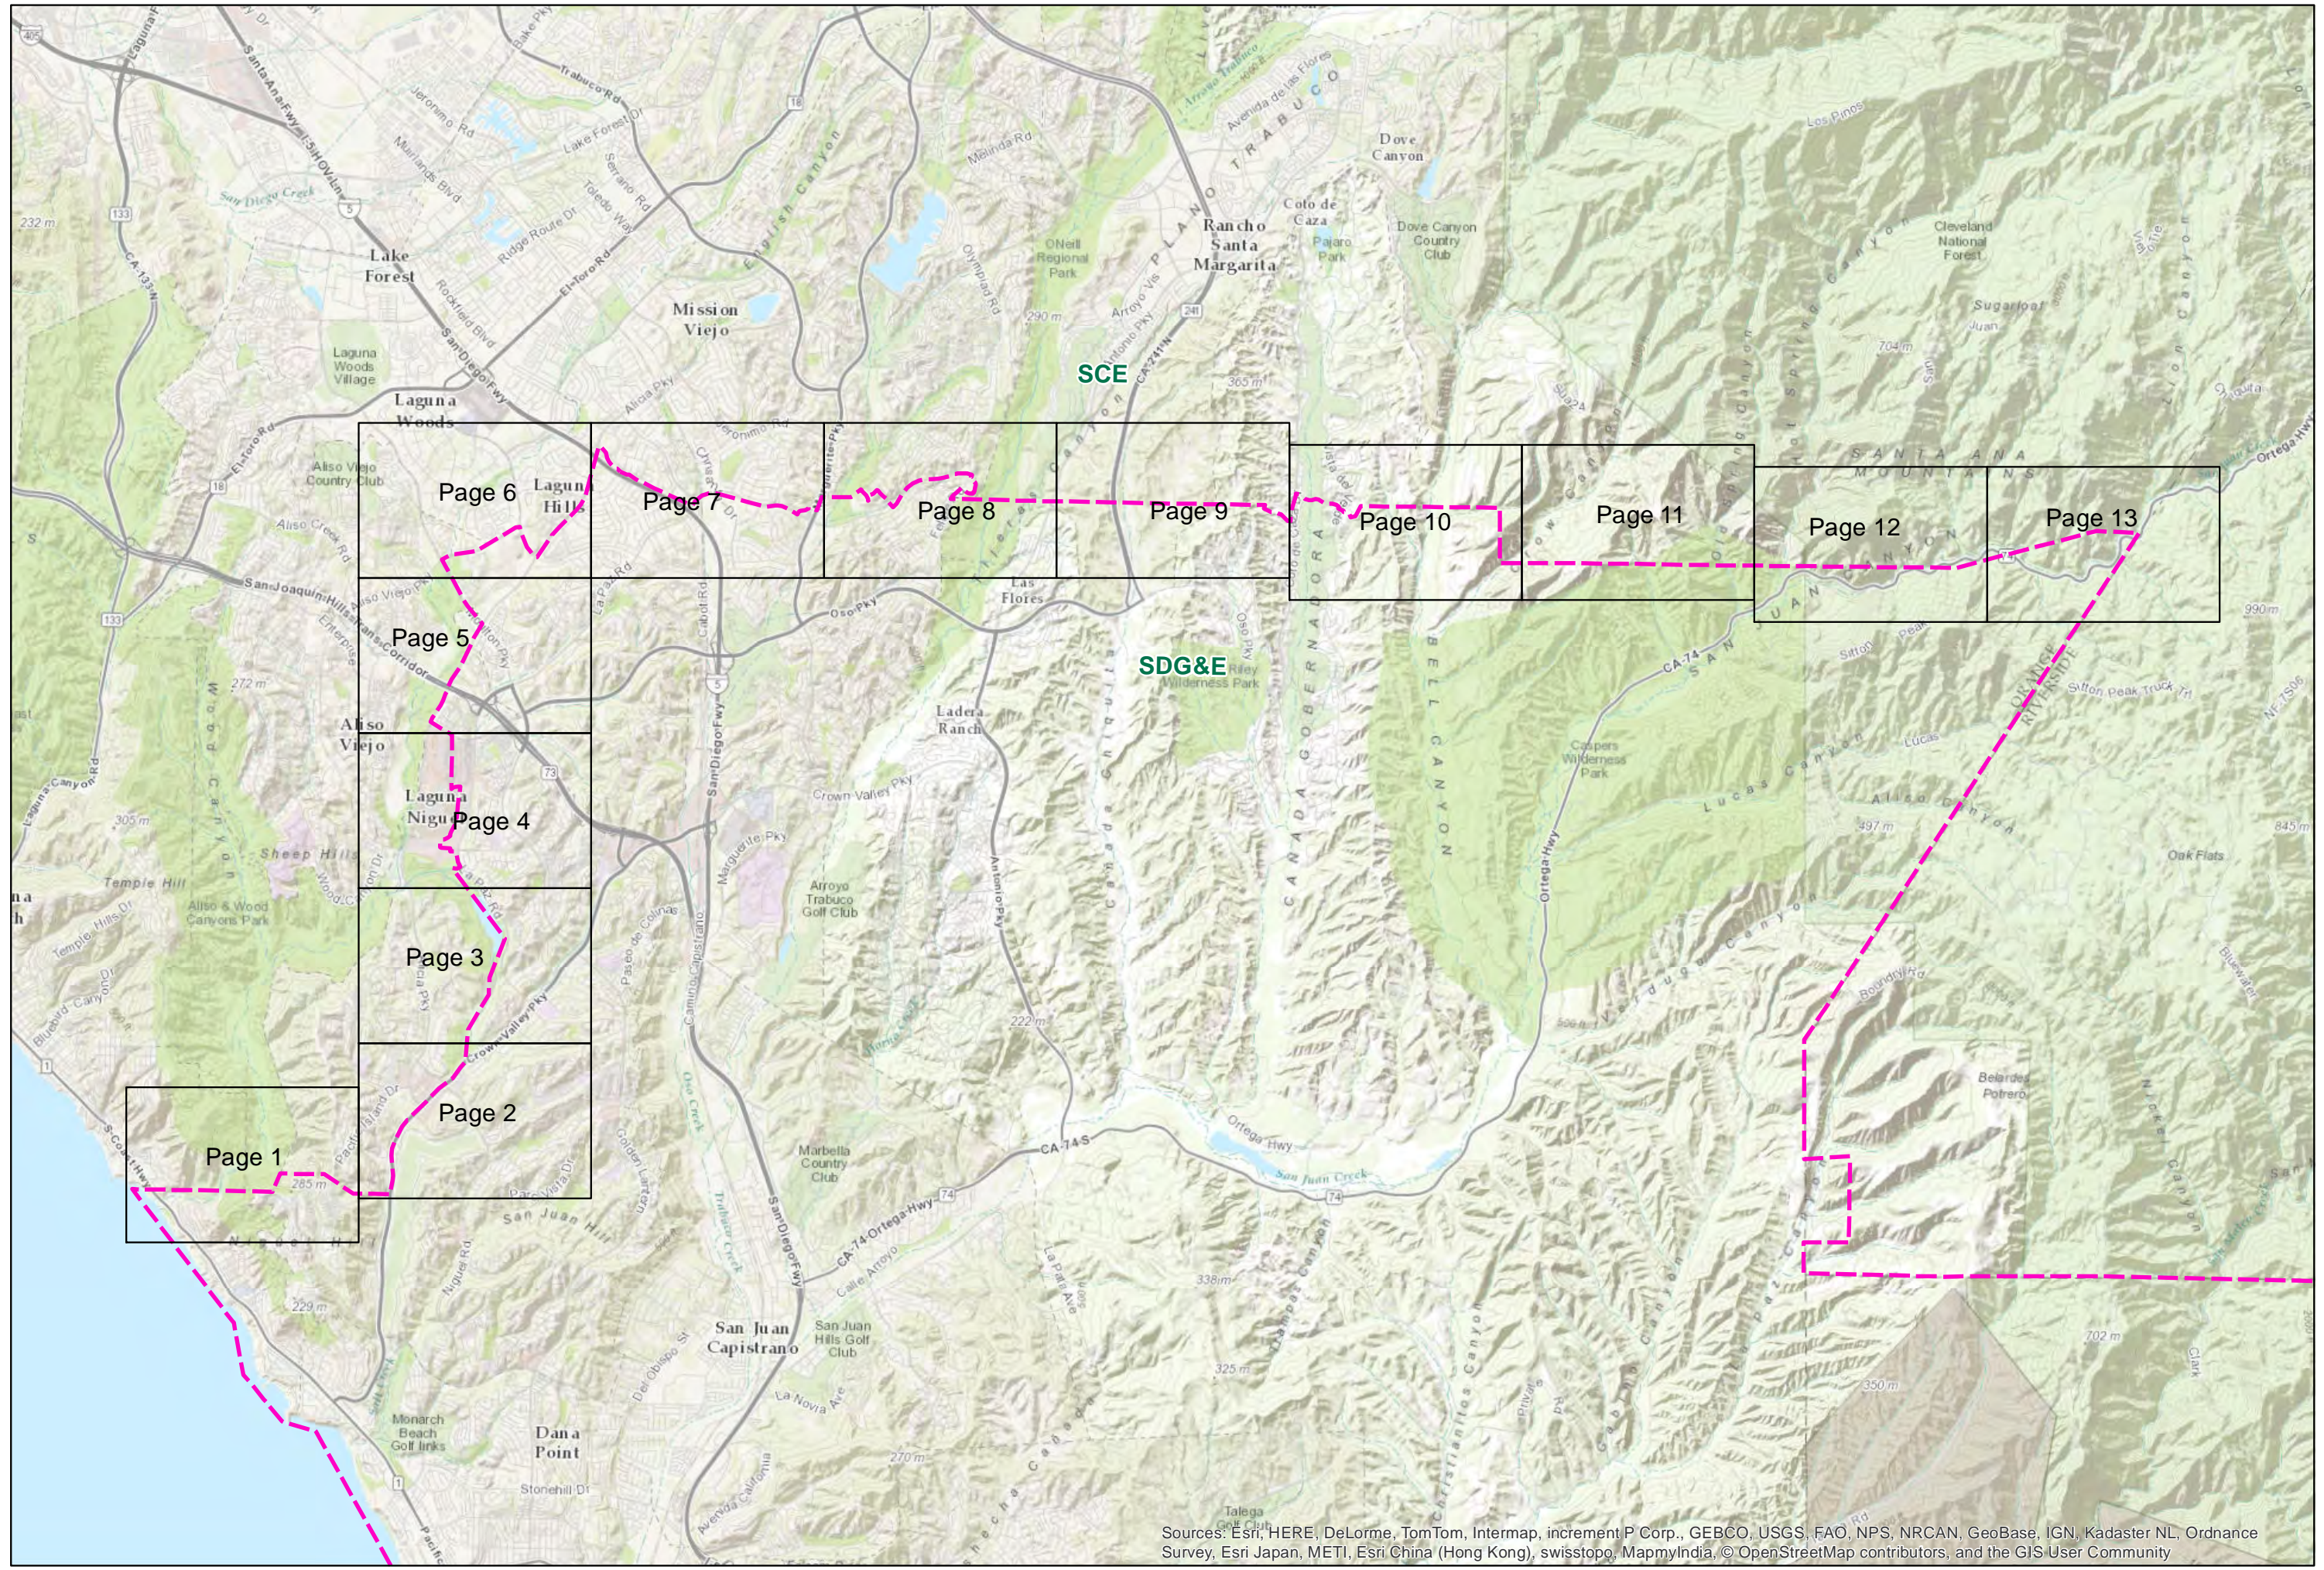

SDG&E Service Territory

SDG&E is providing this map with the understanding that the map is not survey grade.

Legend

- SDG&E Electric Service Territory Boundary

Overview

Sources: Esri, HERE, DeLorme, TomTom, Intermap, increment P Corp., GEBCO, USGS, FAO, NPS, NRCAN, GeoBase, IGN, Kadaster NL, Ordnance Survey, Esri Japan, METI, Esri China (Hong Kong), swisstopo, MapmyIndia, © OpenStreetMap contributors, and the GIS User Community

SDG&E Service Territory

SDG&E is providing this map with the understanding that the map is not survey grade.

Legend

- SDG&E Electric Service Territory Boundary

SDG&E Service Territory

SDG&E is providing this map with the understanding that the map is not survey grade.

Legend

- SDG&E Electric Service Territory Boundary

SDG&E Service Territory

SDG&E is providing this map with the understanding that the map is not survey grade.

Legend

- SDG&E Electric Service Territory Boundary

Legend

- SDG&E Electric Service Territory Boundary